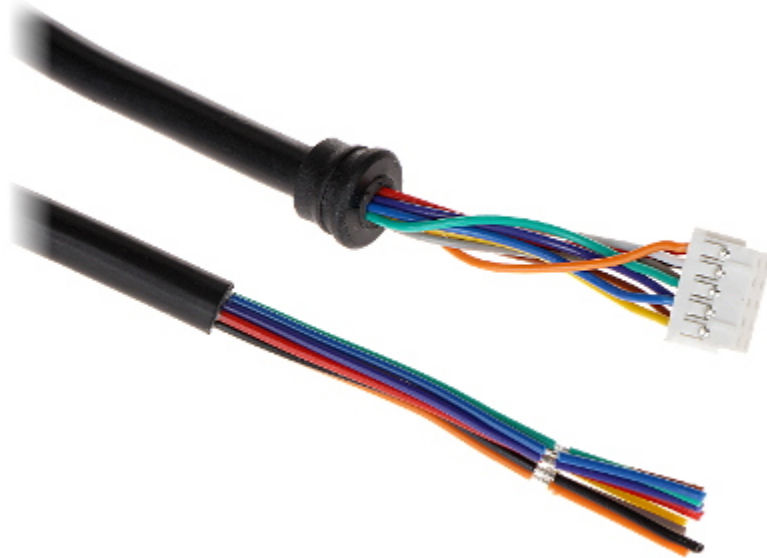

Code: DS-K1101MK

PROXIMITY READER **DS-K1101MK** Hikvision

Net: 53.27 EUR Gross: 65.52 EUR

Outdoor proximity cards and key-fobs reader.

SPECIFICATION

Cards support:	MIFARE 13.56 MHz
Reading distance of prox-keys:	max. 5 cm
Autonomous operation:	<input type="checkbox"/>
Keyboard built-in:	<input type="checkbox"/>
Doorbell button:	<input type="checkbox"/>
Communication:	RS-485, Wiegand 34/26
Tamper output:	<input type="checkbox"/>
Power supply:	12 V DC
Maximal current consumption:	500 mA
Main features:	<ul style="list-style-type: none">• Control of touch-sensitive buttons• Blue backlight of the keys• Watchdog built-in• LED indication• Buzzer• Installation in dedicated flush-mounted boxes DS-KAB118
Operation temp:	-20 °C ... 65 °C
Permissible relative humidity:	10 ... 90 % (non-condensing)
"Index of Protection":	IP64
Housing:	Plastic, Waterproof

PRESENTATION

Front panel view:

Mounting side view:

On the body, under the cover there are placed configuration switches:

Connectors:

Connectors description:

WIRE COLOR	SIGNAL
ORANGE	ERR
WHITE	W1
GREEN	W0
BLUE	485B
YELLOW	485A
RED	12V
BLACK	GND
GREY	TAMPER
PURPLE	BEEP
BROWN	OK