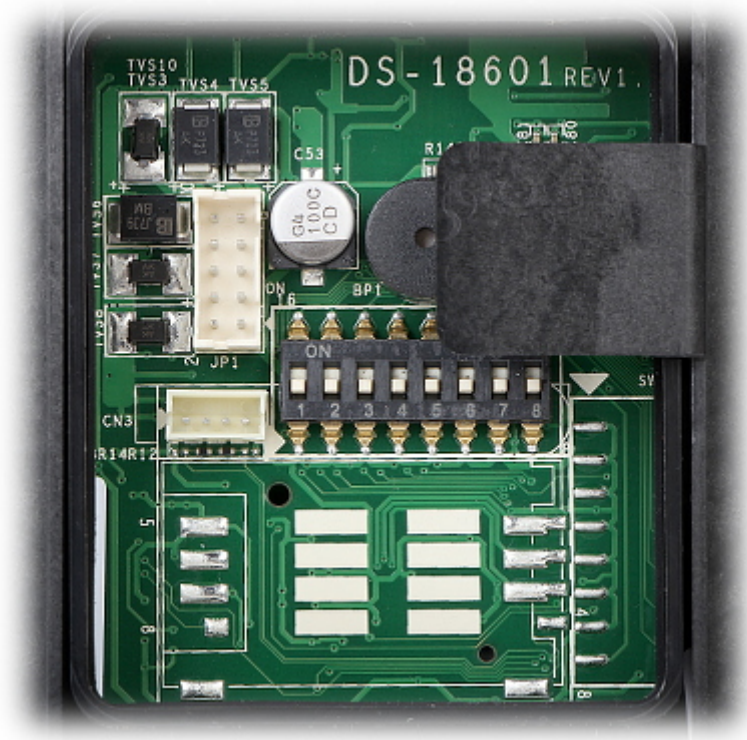

Code: DS-K1101MK

PROXIMITY READER **DS-K1101MK** Hikvision

Net: 53.27 EUR Gross: 65.52 EUR

Outdoor proximity cards and key-fobs reader.

SPECIFICATION

Cards support:	MIFARE 13.56 MHz
Reading distance of prox-keys:	max. 5 cm
Autonomous operation:	<input type="checkbox"/>
Keyboard built-in:	<input type="checkbox"/>
Doorbell button:	<input type="checkbox"/>
Communication:	RS-485, Wiegand 34/26
Tamper output:	<input type="checkbox"/>
Power supply:	12 V DC
Maximal current consumption:	500 mA
Main features:	<ul style="list-style-type: none">• Control of touch-sensitive buttons• Blue backlight of the keys• Watchdog built-in• LED indication• Buzzer• Installation in dedicated flush-mounted boxes DS-KAB118
Operation temp:	-20 °C ... 65 °C
Permissible relative humidity:	10 ... 90 % (non-condensing)
"Index of Protection":	IP64
Housing:	Plastic, Waterproof

PRESENTATION

Front panel view:

Mounting side view:

On the body, under the cover there are placed configuration switches:

Connectors:

Connectors description:

WIRE COLOR	SIGNAL
ORANGE	ERR
WHITE	W1
GREEN	W0
BLUE	485B
YELLOW	485A
RED	12V
BLACK	GND
GREY	TAMPER
PURPLE	BEEP
BROWN	OK