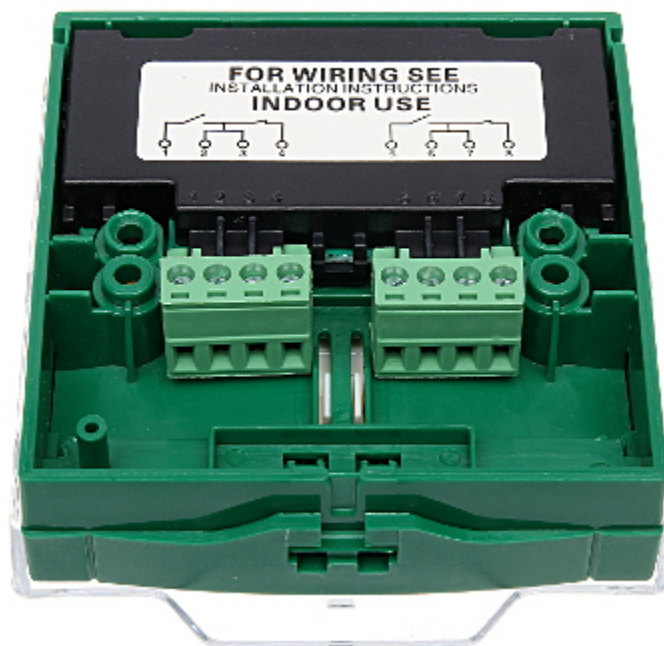

Code: APWK-DP

DOOR EMERGENCY RELEASE BUTTON **APWK-DP** YOTOGI

Net: **24.23 EUR** Gross: **29.80 EUR**

Door release button for trigger door opening signal in access control systems. Button reset is performed by using a dedicated key.

SPECIFICATION

Contact type:	2 x NO/NC
Relay maximal load:	2 A / 30 V DC
Material:	ABS
"Index of Protection":	IP24
Color:	Green
Weight:	0.170 kg
Dimensions:	93 x 97 x 61 mm
Manufacturer / Brand:	YOTOGI
Guarantee:	2 years

Connectors view:

In the kit: