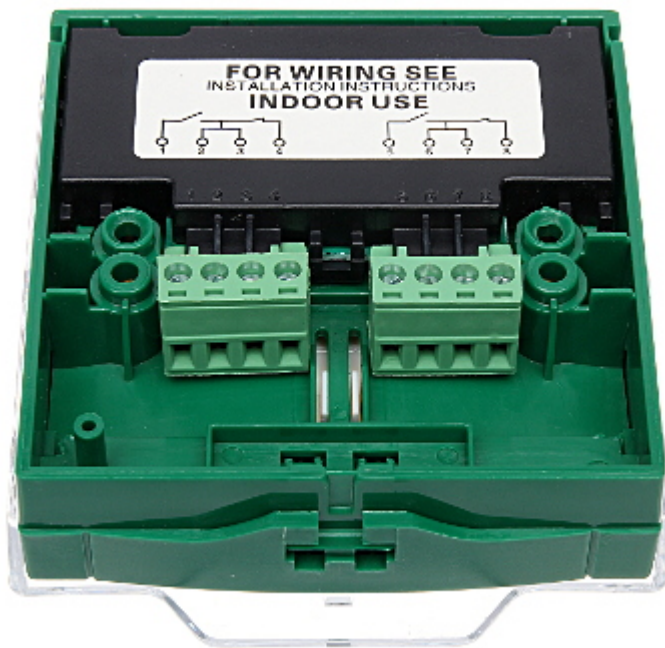

Code: APWK-DP

EMERGENCY DOOR RELEASE BUTTON APWK-DP YOTOGI

Net: 23.45 EUR Gross: 28.84 EUR

Door release button for trigger door opening signal in access control systems. Button reset is performed by using a dedicated key.

SPECIFICATION

Contact type:	2 x NO/NC
Relay maximal load:	2 A / 30 V DC
Material:	ABS
"Index of Protection":	IP24
Color:	Green
Weight:	0.170 kg
Dimensions:	93 x 97 x 61 mm
Manufacturer / Brand:	YOTOGI
Guarantee:	2 years

PRESENTATION

Front view:

Mounting side view:

Side view:

Connectors view:

In the kit:

PACKAGE

Dimensions (L x W x H): 0x0x0 mm	Gross Weight: 0 kg
----------------------------------	--------------------