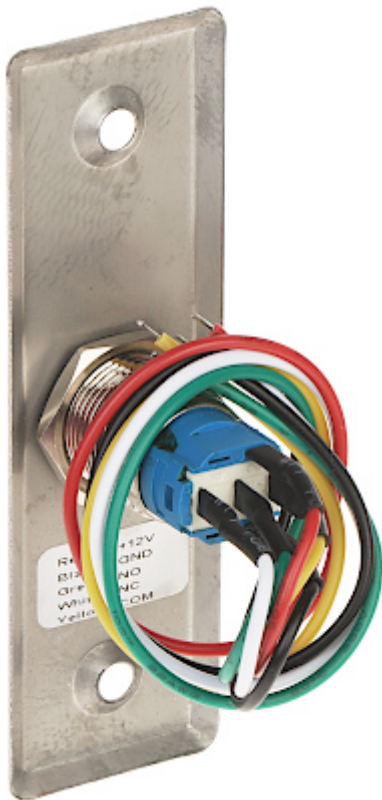

## DOOR EXIT BUTTON **ASF905** DAHUA

Net: **24.08 EUR** Gross: **24.08 EUR**

Door release button for trigger door opening signal in access control systems.

### SPECIFICATION

Contact type:	NO, NC, monostable
Material:	Stainless steel
Color:	Silver
Weight:	0.02 kg
Dimensions:	91 x 28 x 37 mm
Manufacturer / Brand:	DAHUA
Guarantee:	2 years

### PRESENTATION

Front view:

Mounting side view:

Connectors description:

In the kit: