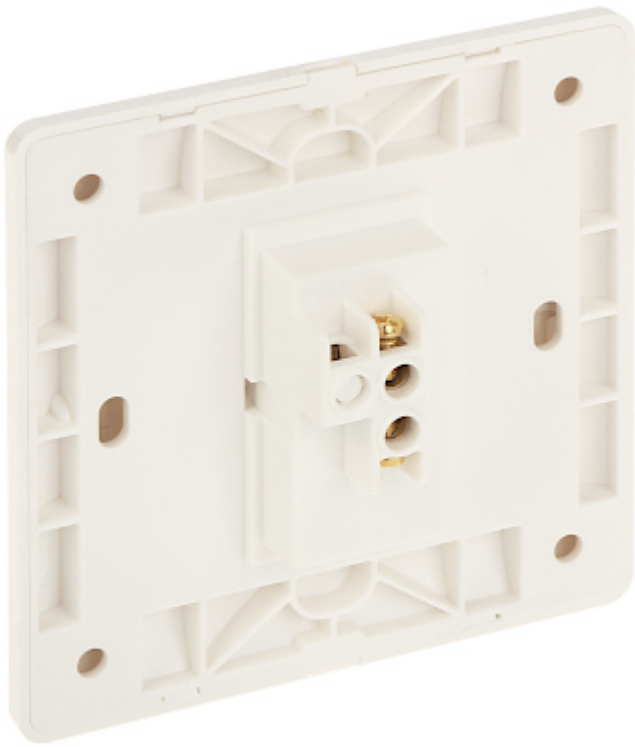

Code: ASF900

DOOR EXIT BUTTON **ASF900** DAHUA

Net: **6.42 EUR** Gross: **7.90 EUR**

Door release button for trigger door opening signal in access control systems.

SPECIFICATION

Contact type:	NO, monostable
Material:	Plastic
Color:	White
Weight:	0.04 kg
Dimensions:	86 x 86 x 33 mm
Manufacturer / Brand:	DAHUA
Guarantee:	3 years

PRESENTATION

View without the front cover:

Side view:

Mounting side view:

Connectors:

In the kit: