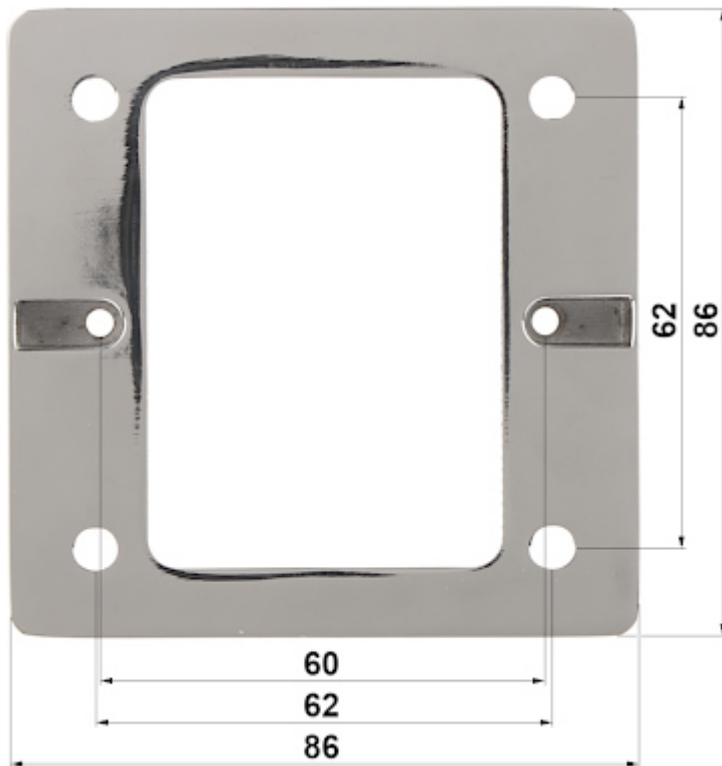

### SPECIFICATION

Support:	ATLO-NB-17, ATLO-PS-2
Material:	Chrome-plated cast
Color:	Silver
Weight:	0.19 kg
Dimensions:	86 x 86 x 25 mm
Manufacturer / Brand:	ATLO
Guarantee:	<b>3 years</b>

### PRESENTATION

Wall mounting side view:

Mounting dimensions:

In the kit:

## PACKAGE

Dimensions (L x W x H): 0x0x0 mm	Gross Weight: 0 kg
----------------------------------	--------------------