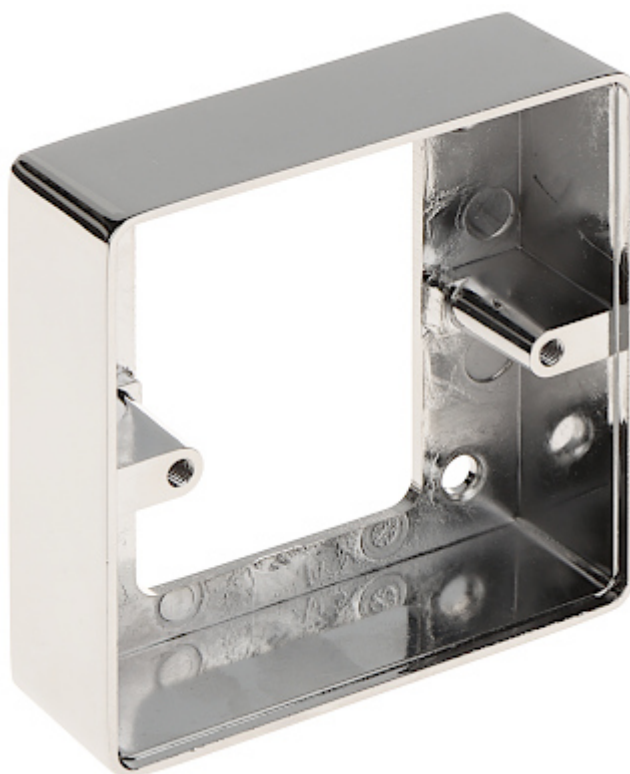

Code: ATLO-BPA-4

## SURFACE BOX ATLO-BPA-4

Net: 8.32 EUR Gross: 10.23 EUR

Surface-mounted box dedicated to mounting ATLO door opening buttons.

### SPECIFICATION

Support:	ATLO-NB-17, ATLO-PS-2
Material:	Chrome-plated cast
Color:	Silver
Weight:	0.19 kg
Dimensions:	86 x 86 x 25 mm
Manufacturer / Brand:	ATLO
Guarantee:	<b>3 years</b>

### PRESENTATION

Wall mounting side view:

Mounting dimensions:

In the kit: