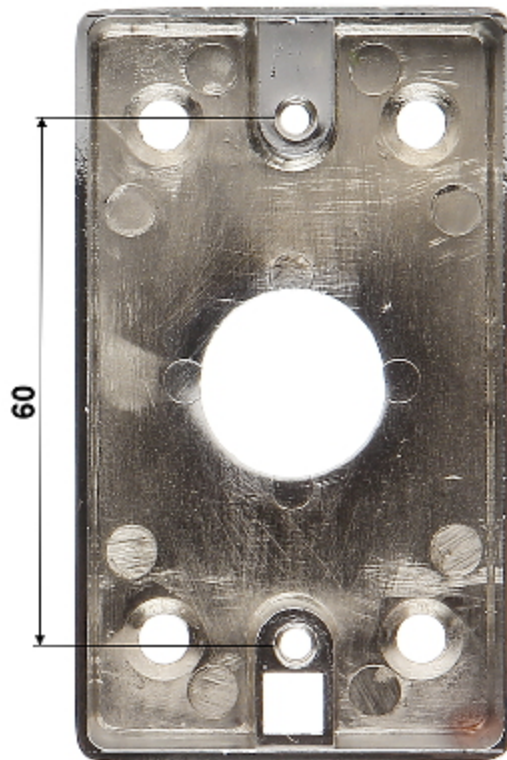

Code: ATLO-BPA-1

SURFACE BOX ATLO-BPA-1

Net: 0.85 USD Gross: 1.05 USD

Surface box designed for ATLO-PA-1 buttons.

SPECIFICATION

Support:	ATLO-PA-1
Material:	Metal
Color:	Silver
Weight:	0.112 kg
Dimensions:	85 x 50 x 26 mm
Manufacturer / Brand:	ATLO
Guarantee:	3 years

PRESENTATION

Wall mounting side view:

Example of application: