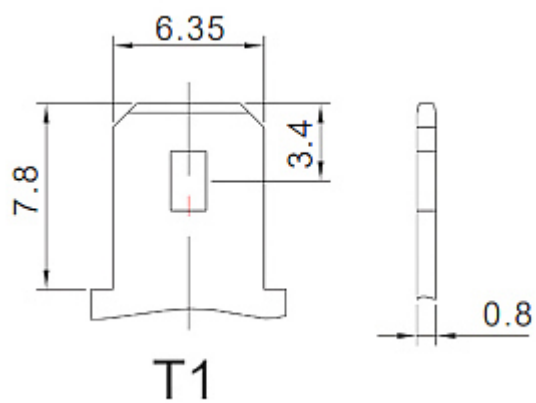

SPECIFICATION

Battery capacity:	7.2 Ah
Rated voltage:	6 V
Battery charging current:	< 2 A
Battery type:	Maintenance-free AGM (Absorbent Glass Mat) battery
Battery lifetime:	≤ 5 years
Connector:	T1 type
Weight:	1.03 kg
Dimensions:	151 x 35 x 100 mm
Manufacturer / Brand:	MW Power
Guarantee:	12 months

PRESENTATION

Connector dimensions:

DELTA-OPTI Monika Matysiak; <https://www.delta.poznan.pl>
POL; 60-713 Poznań; Graniczna 10
e-mail: delta-opti@delta.poznan.pl; tel: +(48) 61 864 69 60

PACKAGE

Dimensions (L x W x H): 0x0x0 mm	Gross Weight: 0 kg
----------------------------------	--------------------