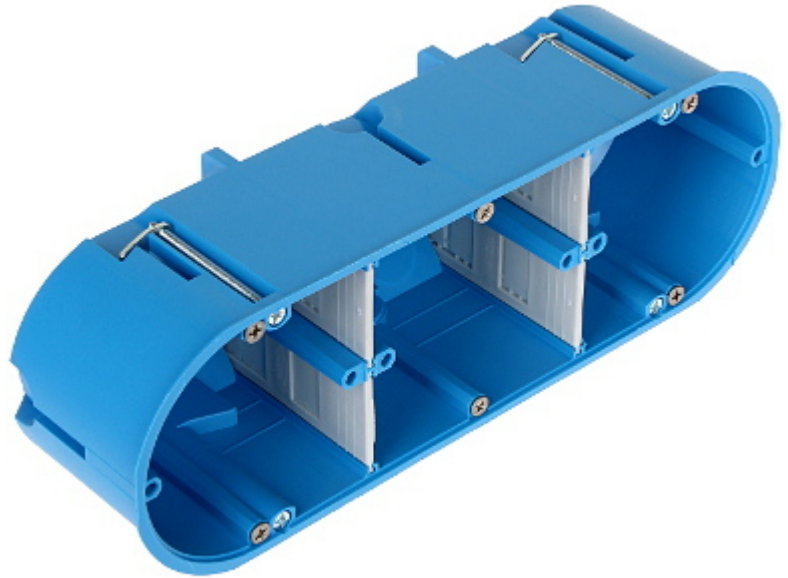

Code: P-3X60-D

FLUSH BOX 3-GANG **P-3X60-D** SIMET

Flush mounting box. The box is made from non-halogen, self-extinguishing plastic, intended for installation in hollow walls (plasterboard). Possibility of vertical or horizontal mounting.

Number of sections:	3
"Index of Protection":	IP30
Main features:	<ul style="list-style-type: none"> • Flush-mounted for hollow walls • stiffened construction • flammability index : 960 °C • Class V0 • 3 x 4 fixing points • 6 mounting screws, 4 special screws with holders to fastening to the wall, 4 cable partitions - included
Material:	halogen free and inflammable
Color:	Blue
Weight:	0.131 kg
Mounting holes distance:	60 mm
Dimensions:	214 x 71 x 63 mm
Manufacturer / Brand:	SIMET
Guarantee:	2 years