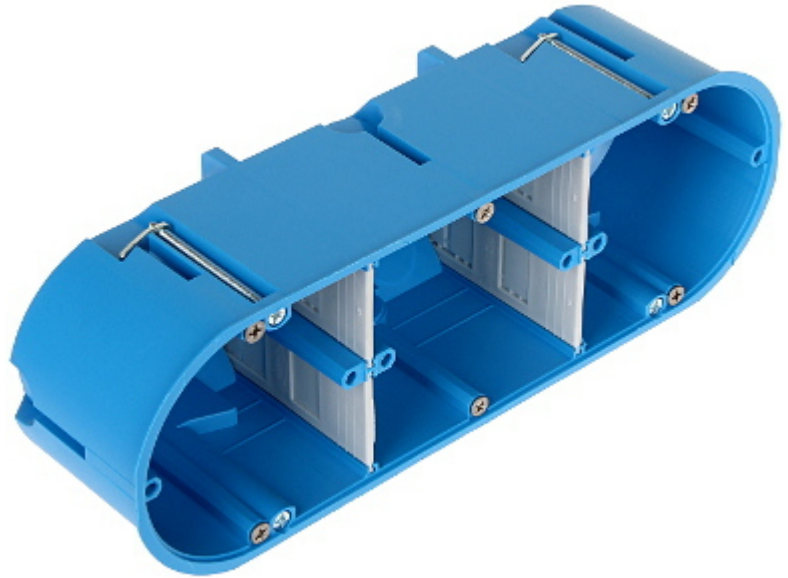

Code: P-3X60-D

## FLUSH BOX 3-GANG **P-3X60-D** SIMET

Flush mounting box. The box is made from non-halogen, self-extinguishing plastic, intended for installation in hollow walls (plasterboard). Possibility of vertical or horizontal mounting.

Number of sections:	3
"Index of Protection":	IP30
Main features:	<ul style="list-style-type: none"> <li>• Flush-mounted for hollow walls</li> <li>• stiffened construction</li> <li>• flammability index : 960 °C</li> <li>• Class V0</li> <li>• 3 x 4 fixing points</li> <li>• 6 mounting screws, 4 special screws with holders to fastening to the wall, 4 cable partitions - included</li> </ul>
Material:	halogen free and inflammable
Color:	Blue
Weight:	0.131 kg
Mounting holes distance:	60 mm
Dimensions:	214 x 71 x 63 mm
Manufacturer / Brand:	SIMET
Guarantee:	2 years