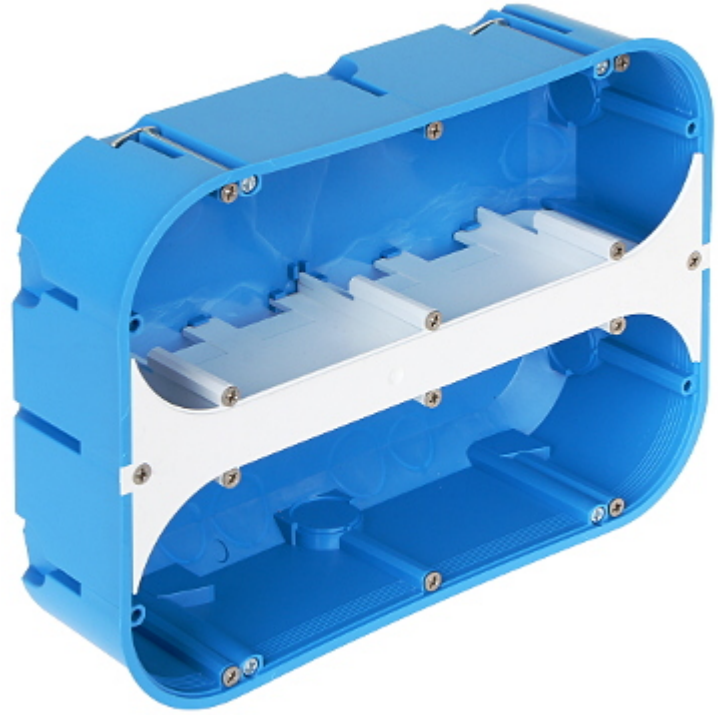

Code: P-6X60-D

FLUSH BOX 6-GANG **P-6X60-D**

Flush mounting box. The box is made from non-halogen, self-extinguishing plastic, intended for installation in hollow walls (plasterboard). Possibility of vertical or horizontal mounting.

Number of sections:	6
"Index of Protection":	IP30
Main features:	<ul style="list-style-type: none"> • Flush-mounted for hollow walls • stiffened construction • 960 °C flammability index • Class V0 • 16 fixing points • 12 mounting screws, 4 special screws with holders to fastening to the wall, 1 cable partition - included
Material:	halogen free and inflammable
Color:	Blue
Weight:	0.225 kg
Mounting holes distance:	60 mm
Dimensions:	229 x 171 x 68 mm
Guarantee:	2 years