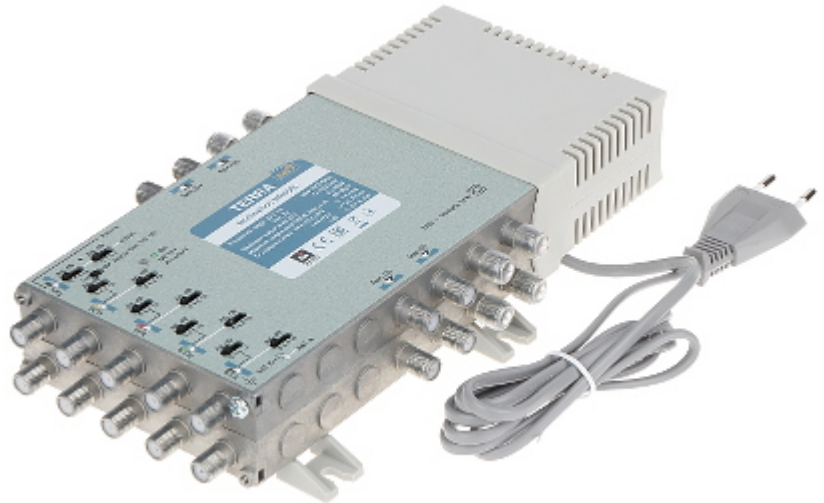

Code: MR-908L

## MULTISWITCH **MR-908L** 9 INPUTS / 8 OUTPUTS TERRA

Radial multiswitches of MR series are dedicated for small and medium (4-70 outlets) SMATV systems with distribution of the first SAT IF and terrestrial TV signals.

The MR series are intended for systems wholly or partly based on star topology in which the cables to the terminal outlets go from one multiswitch or a group of multiswitches. This solution is optimal for single-family houses and multifamily houses.

Inputs:	8x 950 MHz ... 2400 MHz 1x 47 MHz ... 790 MHz - Active - Built-in LTE filter 1x 5 MHz ... 862 MHz - Passive
Outputs:	8x 5 MHz ... 2400 MHz
Switching signals:	14 V / 18 V 0 Hz / 22 kHz DiSEqC 2.0
SAT amplification (cable pre-correction):	8 ... 14 dB
TV amplification (cable pre-correction):	0.5 ... 5 dB
Isolation:	<ul style="list-style-type: none"> <li>• Between inputs SAT/SAT &gt; 30 dB</li> <li>• Outputs &gt; 30 dB SAT</li> <li>• Outputs &gt; 30 dB DVB-T</li> </ul>
Maximal output level SAT:	93 dB $\mu$ V
Maximal output level TV:	85 dB $\mu$ V
Pre-amplifiers powering:	12 V DC
Power supply:	230 V AC
Dimensions:	253 x 135 x 52 mm
Weight:	1.37 kg
Manufacturer / Brand:	TERRA
Guarantee:	2 years