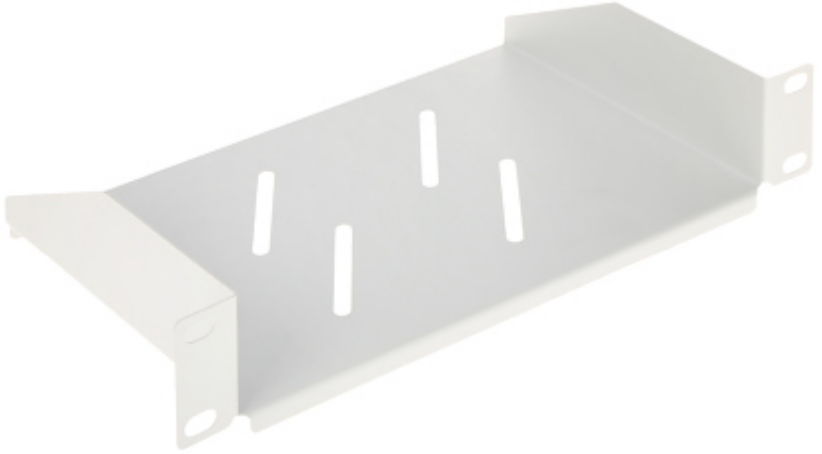

Code: P10/145

SHELF **P10/145** 145 mm

The shelf for the RACK 10" cabinet, designed for devices with housings which don't support the RACK cabinet mounting standard.

Width:	10 "
Height:	1 U
Depth:	145 mm
Mount:	four-point
Color:	Gray
Weight:	0.21 kg
Guarantee:	2 years