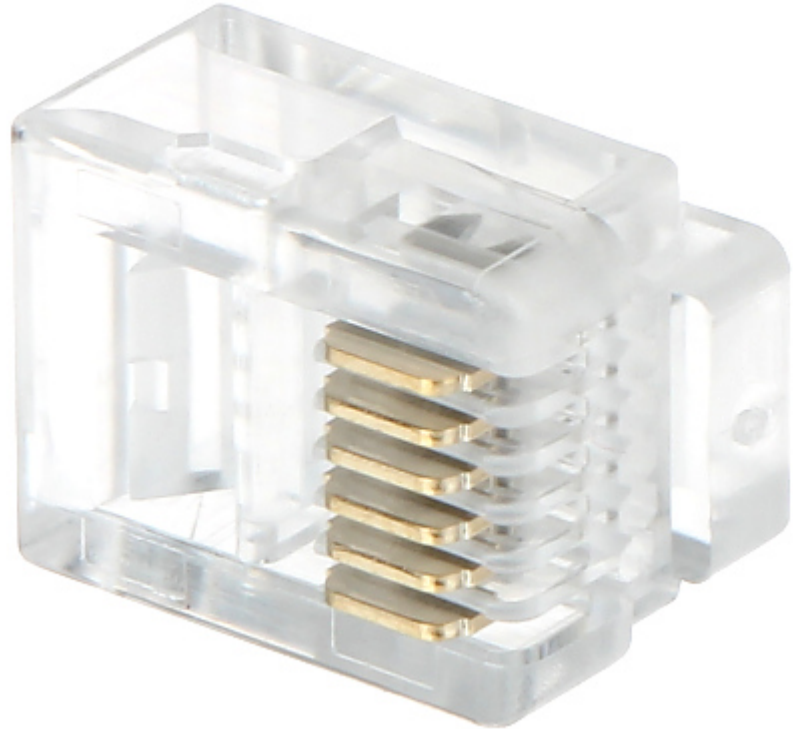

Code: RJ12*P100

TELEPHONE PLUG **RJ12*P100**

RJ plug crimped.

In package:	100 pcs The price for package
Connector type:	RJ12 - Plug, 6 pin
Attachment of connector elements:	Crimping
Wire mounting:	Crimping
Application:	Telephone cable
Material:	PET
Example of application:	YTKSY-3X2X0.5
Main features:	<ul style="list-style-type: none">• Very easy and quick assembly• To crimp use the crimping tool HT-546
Weight:	0.001 kg
Dimensions:	15 x 10 x 15 mm
Guarantee:	2 years