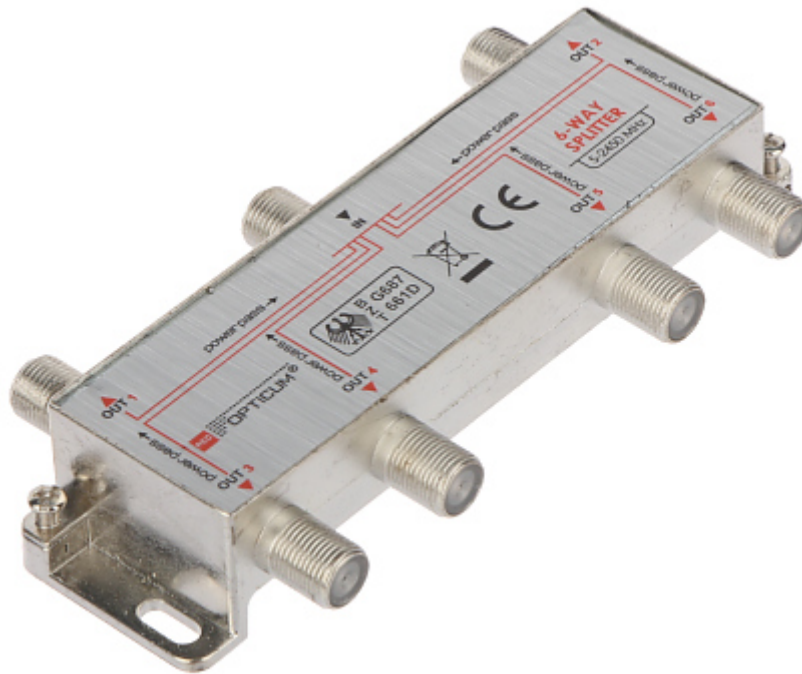

Code: RI-6/1F-SAT-OPTI

SPLITTER **RI-6/1F-SAT-OPTI** OPTICUM

Number of inputs:	1 pcs
Number of outputs:	6 pcs
Frequency range:	5 ... 2450 MHz
Attenuation:	< 15.9 dB
Possibility to pass the DC voltage to the preamplifier:	✓
Shielding:	✓
Impedance:	75 Ω
Weight:	0.1 kg
Dimensions:	120 x 57 x 23 mm
Manufacturer / Brand:	OPTICUM
Guarantee:	2 years