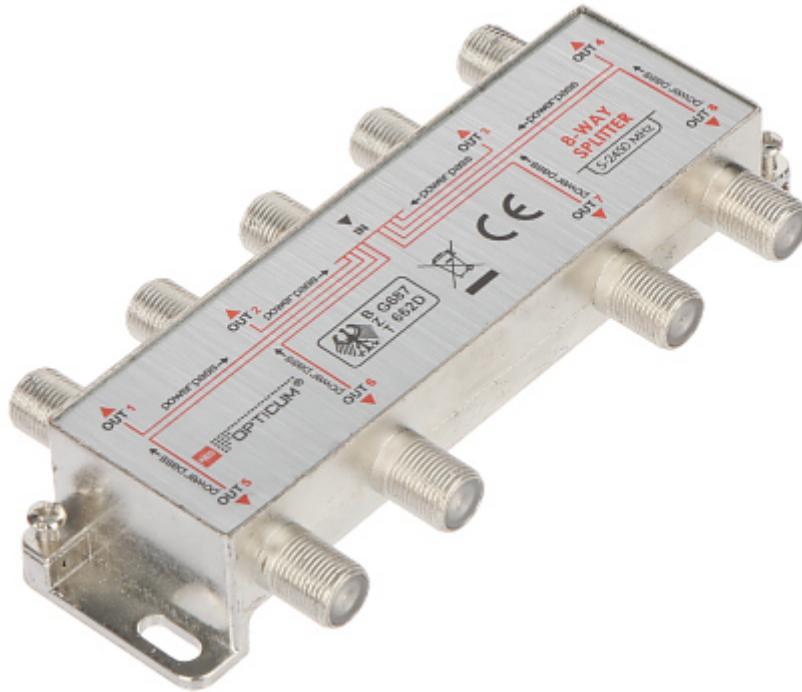

Code: RI-8/1F-SAT-OPTI

## SPLITTER **RI-8/1F-SAT-OPTI** OPTICUM

Number of inputs:	1 pcs
Number of outputs:	8 pcs
Frequency range:	5 ... 2450 MHz
Attenuation:	< 15.9 dB
Possibility to pass the DC voltage to the preamplifier:	✓
Shielding:	✓
Impedance:	75 Ω
Weight:	0.1 kg
Dimensions:	120 x 57 x 24 mm
Manufacturer / Brand:	OPTICUM
Guarantee:	2 years