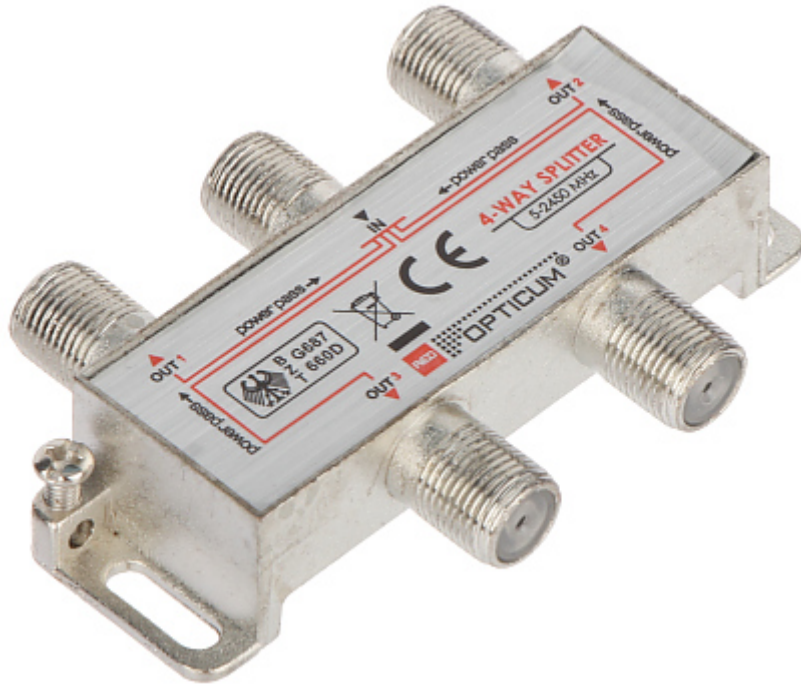

Code: RI-4/1F-SAT-OPTI

SPLITTER **RI-4/1F-SAT-OPTI** OPTICUM

Number of inputs:	1 pcs
Number of outputs:	4 pcs
Frequency range:	5 ... 2450 MHz
Attenuation:	< 11.9 dB
Possibility to pass the DC voltage to the preamplifier:	✓
Shielding:	✓
Impedance:	75 Ω
Weight:	0.04 kg
Dimensions:	73 x 46 x 17 mm
Manufacturer / Brand:	OPTICUM
Guarantee:	2 years