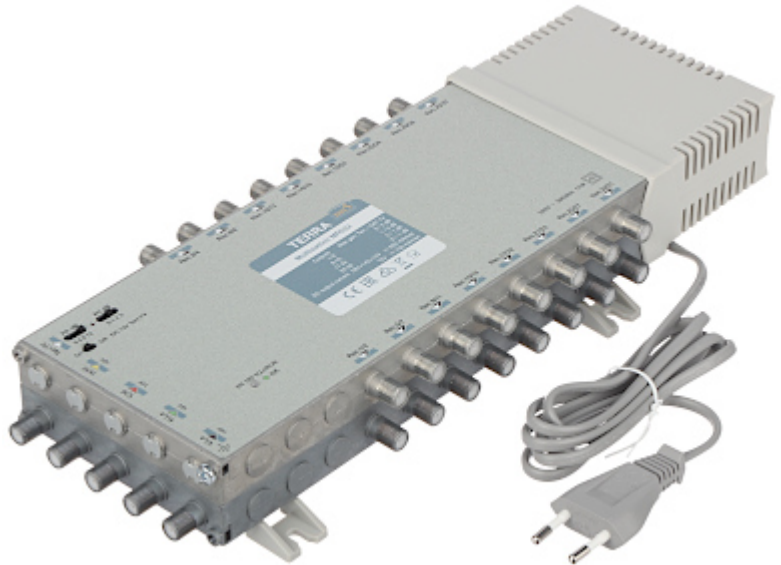

Code: MR-532

## MULTISWITCH **MR-532** 5 INPUTS/32 OUTPUTS TERRA

Radial multiswitches of MR series are dedicated for small and medium (4-70 outlets) SMATV systems with distribution of the first SAT IF and terrestrial TV signals.

The MR series are intended for systems wholly or partly based on star topology in which the cables to the terminal outlets go from one multiswitch or a group of multiswitches. This solution is optimal for single-family houses and multifamily houses.

Die-cast housing guarantees high screening efficiency - class A.

Inputs:	4x 950 MHz ... 2400 MHz , 1x 47 MHz ... 862 MHz - Active
Outputs:	32x 47 MHz ... 2400 MHz
Switching signals:	14 V / 18 V 0 Hz / 22 kHz
SAT amplification (cable pre-correction):	-6 ... 5 dB
TV amplification (cable pre-correction):	-6 ... 3 dB
Isolation:	<ul style="list-style-type: none"> <li>• Between inputs SAT/SAT &gt; 30 dB</li> <li>• Outputs &gt; 30 dB SAT</li> <li>• Outputs &gt; 35 dB DVB-T</li> </ul>
Maximal output level SAT:	96 dB $\mu$ V
Maximal output level TV:	80 ... 86 dB $\mu$ V
Pre-amplifiers powering:	12 V DC
Power supply:	230 V AC
Weight:	1.73 kg
Dimensions:	333 x 135 x 50 mm
Manufacturer / Brand:	TERRA
Guarantee:	2 years