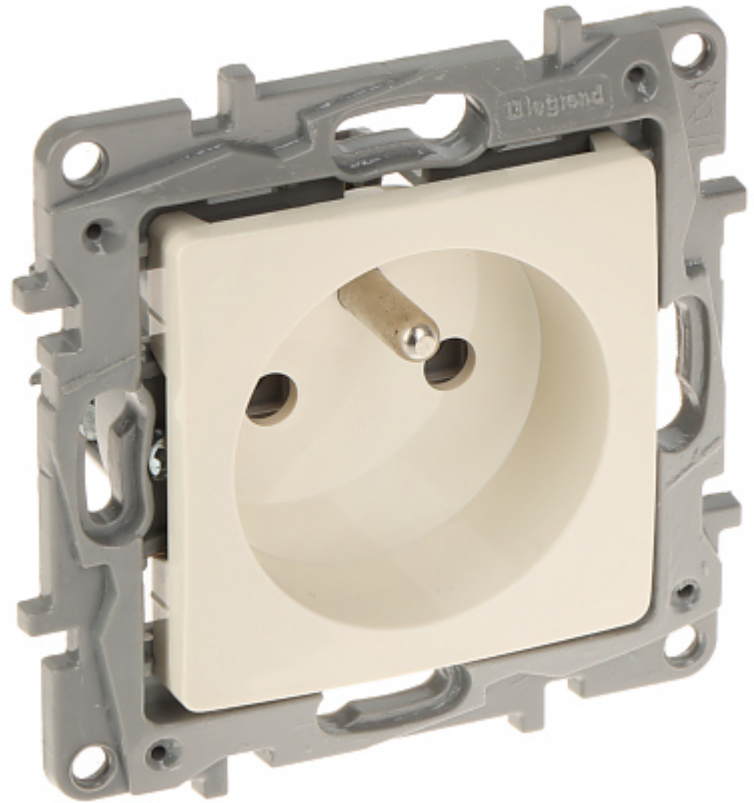

Code: LE-764640

SINGLE SOCKET OUTLET **LE-764640** Niloe 250 V AC 16 A LEGRAND

The LE-764640 single socket outlet is designed to fix with frame plates of the Niloe series.

Rated voltage:	250 V AC - 50 / 60 Hz
Maximal current load:	16 A
Grounding:	✓
Electrical cable:	max. 2 x 2.5 mm ²
Cable terminals:	screw terminals
Socket type:	CEE 7/5
Protection shutter:	—
Application:	Niloe product series
Assembly:	Claw or screw mounting
"Index of Protection":	IP31
IK rating:	IK04
Color:	Ivory (RAL 1013)
Weight:	0.05 kg

DATA SHEET

Dimensions:	76 x 76 x 41 mm
Manufacturer / Brand:	LEGRAND
Guarantee:	2 years