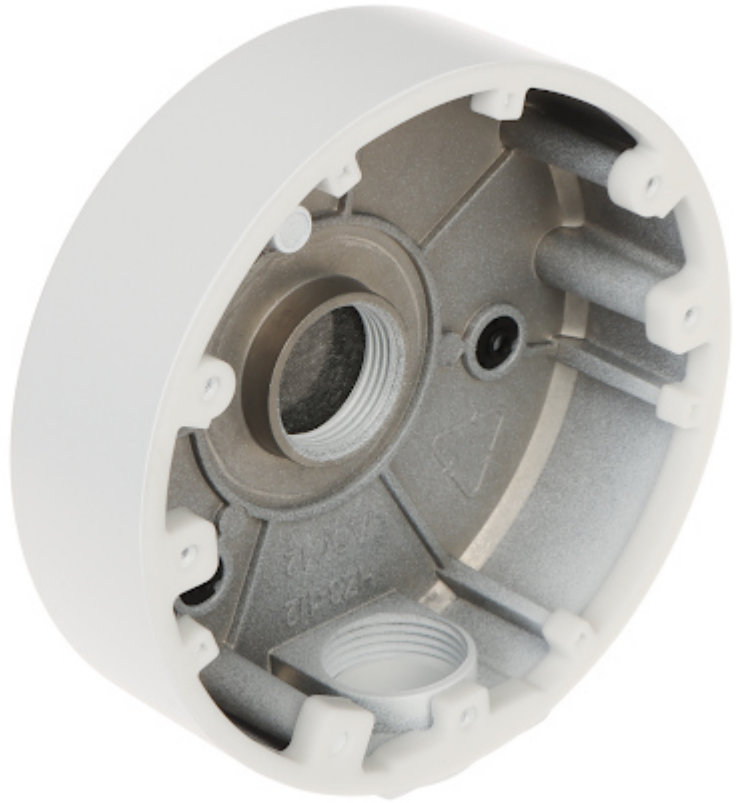

Code: BCS-B-BEIP(2.0)

## CAMERA BRACKET **BCS-B-BEIP(2.0)** BCS BASIC

Ceiling bracket for cameras. Designed to dome cameras.

It can be used to vandal-proof cameras installation. It has very useful advantage, possibility to hide camera cables and connectors.

Neck diameter:	Ø 126 mm
Suitable for cameras:	BCS BASIC
Material:	Aluminum
Color:	White
Distance from mounting surface:	36 mm
Weight:	0.24 kg
Dimensions:	Ø 126 x 36 mm
Manufacturer / Brand:	BCS BASIC
Guarantee:	<b>3 years</b>