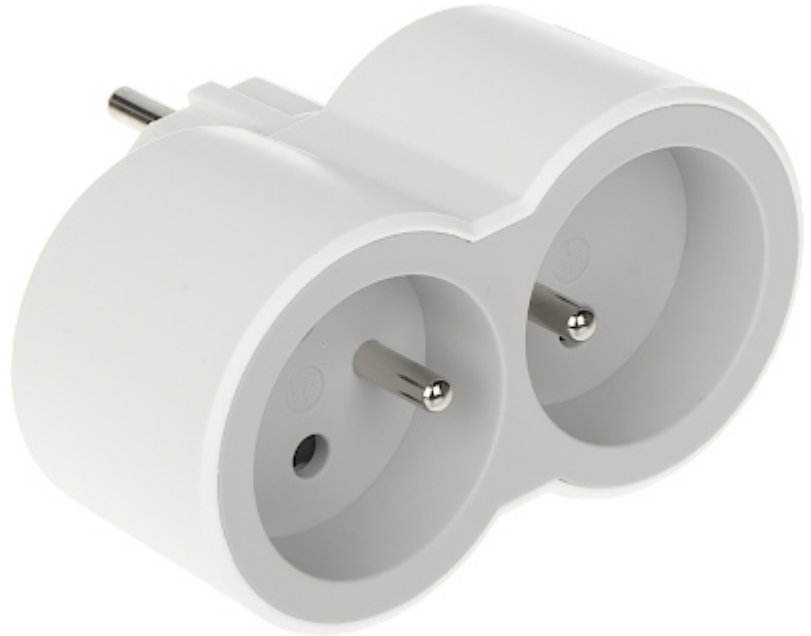

Code: LE-049431

MULTI-SOCKET PLUG **LE-049431** 3680 W LEGRAND

Vertical multi-socket plug.

Rated voltage:	230 V / 50 Hz
Maximal total load:	3680 W
Total maximal current:	16 A
Number of outlets:	2 pcs 2P+Z
Socket type:	CEE 7/5
Plug type:	CEE 7/7
Grounding:	✓
Housing:	Plastic
Color:	White / Gray
Weight:	0.084 kg
Dimensions:	97 x 53 x 78 mm
Manufacturer / Brand:	LEGRAND
Guarantee:	2 years