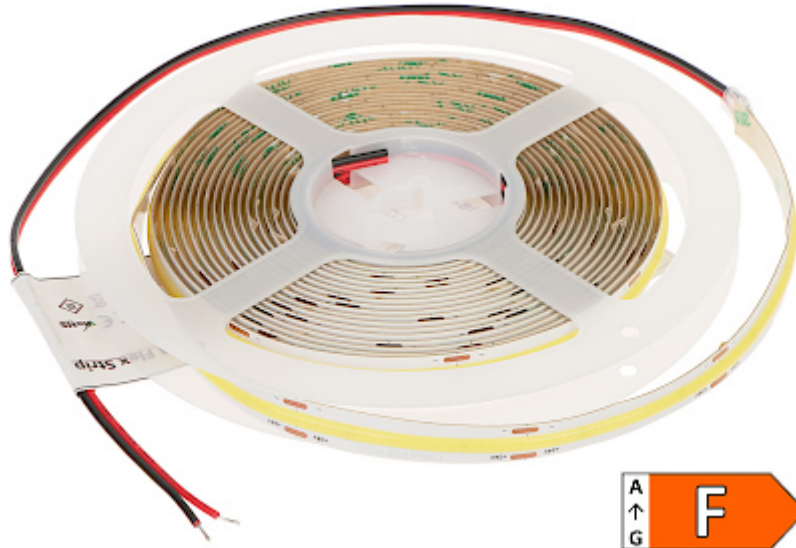

Code: LED-COB-24V/12W-CW/5M

LED LIGHT STRIP **LED-COB-24V/12W-CW/5M** - 6500 K MW Lighting

Rated voltage:	24 V DC
Power consumption:	12 W / 1 m
Color:	White - 6500 K
Number of LEDs:	480 pcs / 1 m
Strip length:	5 m
LED lifetime:	30000 h
Application:	For indoor use
Energy class:	F
Operation temp:	-25 °C ... 50 °C
Weight:	0.098 kg
Dimensions:	5000 x 10 x 2 mm
Manufacturer / Brand:	MW Lighting
Guarantee:	2 years