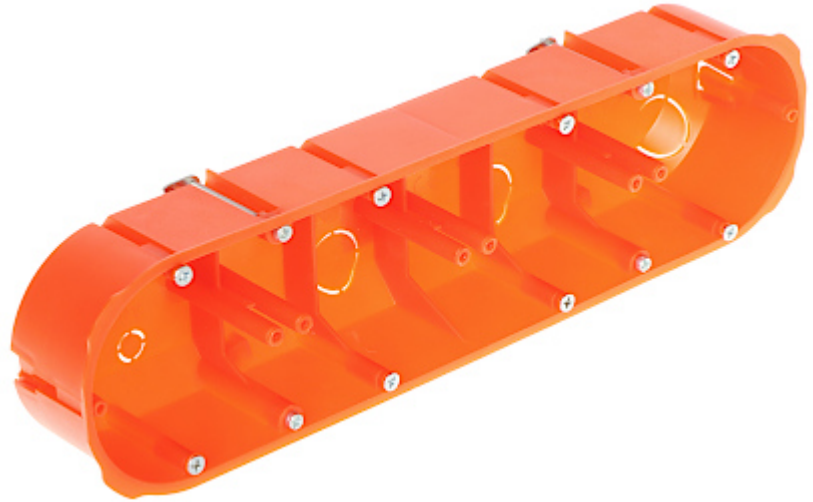

Code: PK-4X60/K-G/EPN

## FLUSH BOX 4-GANG **PK-4X60/K-G/EPN** Elektro-Plast

Flush mounting box. The box is intended for installation in hollow walls (plasterboard).

Number of sections:	4
"Index of Protection":	—
Main features:	<ul style="list-style-type: none"> <li>• Flush-mounted, for hollow walls</li> <li>• 4 special screws with holders to fastening to the wall - included</li> </ul>
Material:	Plastic
Color:	Brick red
Weight:	0.088 kg
Montage hole diameter:	4 x Ø 67 mm
Dimensions:	4 x Ø 60 x 47 mm - Internal dimensions 282 x 72 x 48 mm - External dimensions
Manufacturer / Brand:	Elektro-Plast
Guarantee:	2 years