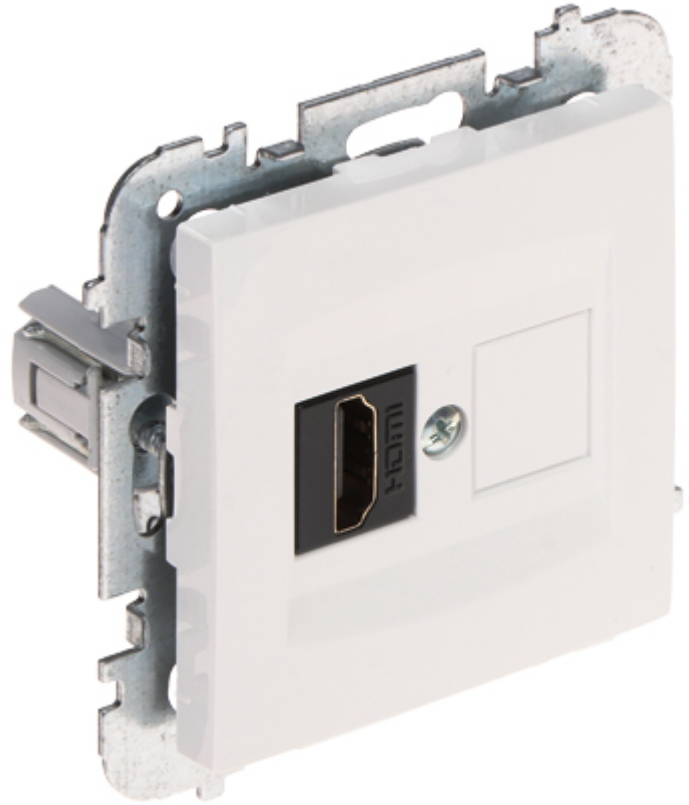

Code: SANTRA/4191-10/EPN

HDMI SINGLE SOCKET **SANTRA/4191-10/EPN** Elektro-Plast

Single HDMI surface outlet compatible with flush mounting box.

| | |
|-----------------------|--|
| Mount: | Flush-mounted, Claw or screw mounting |
| Sockets type: | 1 pcs HDMI |
| Connector: | 1 pcs HDMI socket |
| Application: | Santra product series |
| Main features: | <ul style="list-style-type: none"> • Compliance with PN-EN-60669-1:2018-04 standard • "Index of Protection" : IP20 |
| Housing: | Plastic (ABS) |
| Color: | White |
| Weight: | 0.056 kg |
| Dimensions: | 75 x 75 x 39 mm |
| Manufacturer / Brand: | Elektro-Plast Nasielsk |
| Guarantee: | 7 years |