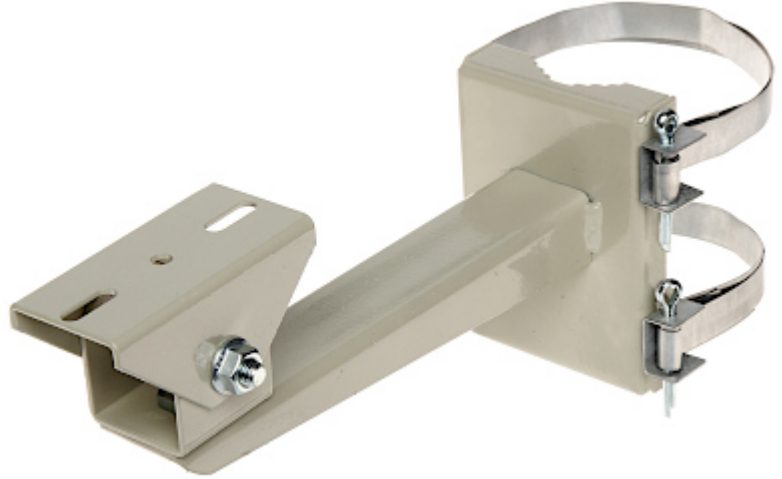

Code: BRP-20W

HOUSING POLE MOUNT **BRP-20W**

Steel bracket, powder painted, designed to mount the camera housings or cameras on the poles.

Material:	Steel - powder painted
Bearing capacity:	max. 10 kg
Distance from mounting surface:	200 mm
Pole diameters range:	Ø 50 ... Ø 160 mm
Color:	Ivory
Adjustment:	in two planes
Strip length:	2 m (total) - it must be split to two equal parts
Main features:	The mounting with the steel strips
Weight:	0.7 kg
Manufacturer / Brand:	DELTA
Guarantee:	3 years