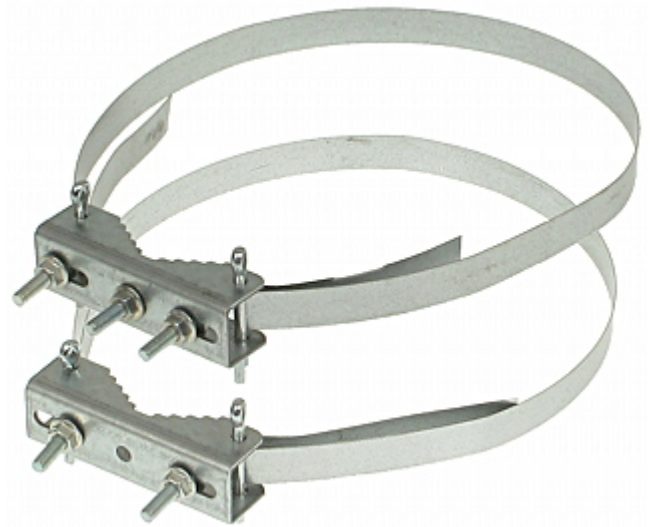

Code: BRU-2

POLE MOUNT **BRU-2**

Steel, galvanized mount intended for mounting camera housing bracket on a pole.

Material:	Steel galvanized
Pole diameters range:	Ø 90 ... Ø 150 mm
Strip length:	2 m (total)
Strip width:	16 mm
Strip thickness:	0.4 mm
Support:	TP-207, BR-260H, BR300TP
Main features:	<ul style="list-style-type: none">• The mounting with the steel strips• In the kit - Screws Ø 5 mm, Thread length : 10 mm
Weight:	0.34 kg
Manufacturer / Brand:	DELTA
Guarantee:	3 years