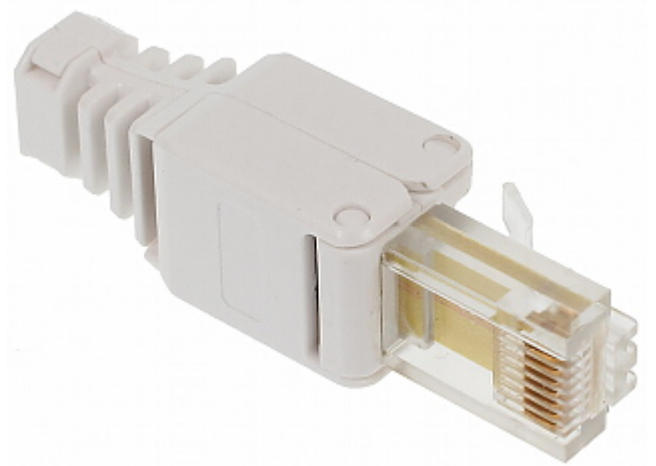

Code: RJ45-HAND

MODULAR PLUG **RJ45-HAND**

It allows to very easy and quick installation without any tools.

Connector type:	RJ45 (8P8C) Plug
Attachment of connector elements:	Pressing
Wire mounting:	Pressing
Application:	Twisted-pair cable UTP cat. 5, 5e
Material:	PVC
Main features:	Very easy and quick installation without any tools
Weight:	0.007 kg
Dimensions:	53 x 19 x 15 mm
Guarantee:	2 years