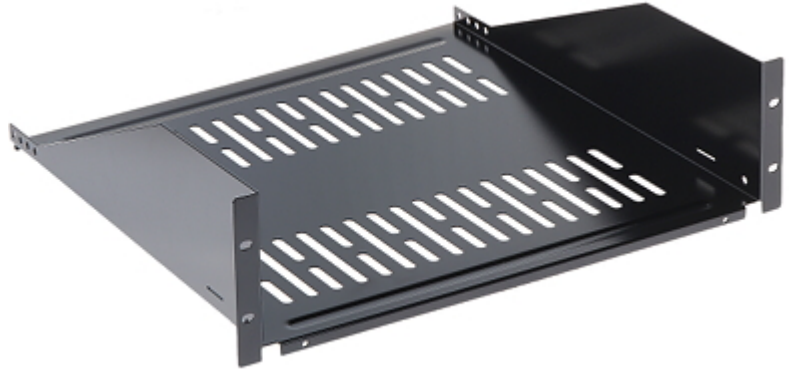

Code: P19-3U/459

SHELF **P19-3U/459** TO RACK CABINET 455 mm

The shelf for the RACK 19" cabinet, designed for devices with housings which don't support the RACK cabinet mounting standard.

Width:	19 "
Height:	3 U
Depth:	455 mm
Weight:	3.6 kg
Guarantee:	2 years