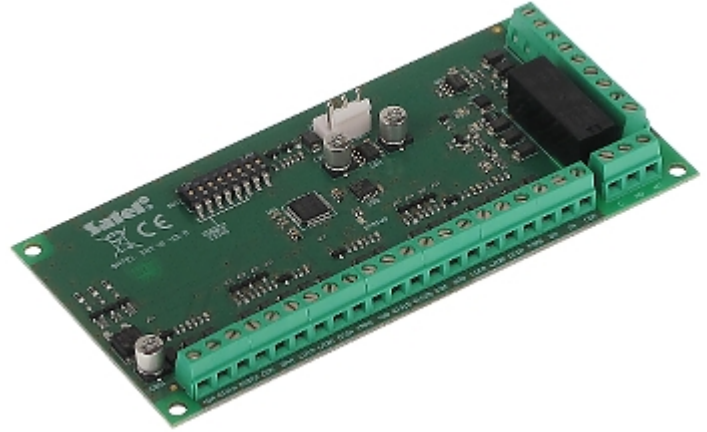

Code: INT-R

## EXPANDER FOR CARD READERS **INT-R** SATEL

The INT-R expander for alarm control panels enabling proximity card readers and iButton chip readers to be connected to implement access control to and arming/disarming of the partition.

Support:	INTEGRA / CA-64
Number of supported devices:	2
Operation:	Wiegand 26-66bit, DALLAS
Main features:	<ul style="list-style-type: none"> <li>• Tamper signaling</li> <li>• Capability to arm and disarm and clear alarm by using the readers</li> <li>• Capability to automatically unlock the door in case of fire alarm</li> <li>• Input for door unlocking with a button</li> </ul>
Current consumption:	max. 150 mA
Power supply:	12 V DC
Weight:	0.08 kg
Dimensions:	140 x 68 mm
Manufacturer / Brand:	SATEL
Guarantee:	2 years