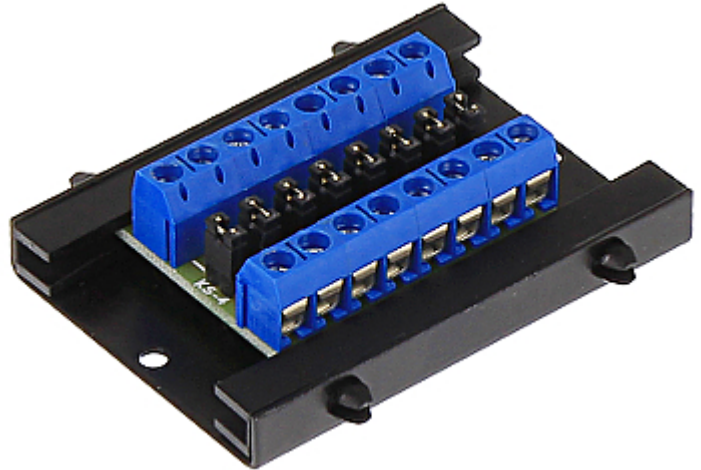

Code: KS-4

UTP CROSS PANEL **KS-4**

UTP wires cross panel.

Color:	Black
Material:	PET / Metal
Main features:	<ul style="list-style-type: none">• Possibility to disconnect any wires by jumpers• Very easy and quick assembly• The bottom layer is equipped with a Scotch tape
Weight:	0.06 kg
Dimensions:	63 x 45 x 27 mm
Manufacturer / Brand:	DELTA
Guarantee:	3 years