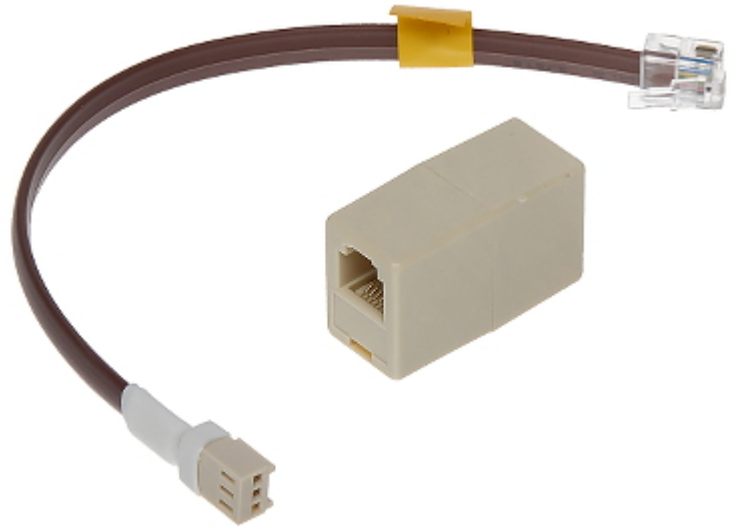

Code: RJ/PIN3

## CABLE **RJ/PIN3** SATEL

Adapter for DB9FC/RJ cable to PIN-3 standard.

Support:	DB9FC/RJ
Length of the cable:	0.18 m
Weight:	0.01 kg
Manufacturer / Brand:	SATEL
Guarantee:	2 years