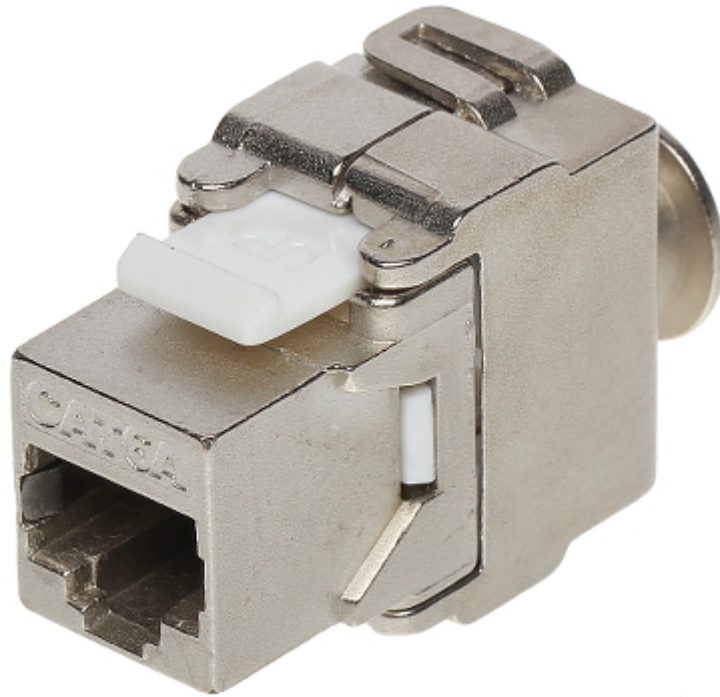

Code: FX-RJ45-6A-01

## KEYSTONE CONNECTOR **FX-RJ45-6A-01**

Connector type:	RJ-45 shielded socket
Color:	Silver
Wire mounting:	KRONE quick-connector - locked
Application:	<ul style="list-style-type: none"> <li>• Patch panel Keystone,</li> <li>• FTP cat. 6A</li> </ul>
Impedance:	100 Ω
Material:	Metal / Plastic
Main features:	<ul style="list-style-type: none"> <li>• Very easy and quick installation without any tools</li> <li>• Corrosion resistance</li> <li>• Keystone assembly standard</li> <li>• The die-cast metal body provides effective shielding and high mechanical resistance</li> </ul>
Weight:	0.032 kg
Dimensions:	18 x 26 x 42 mm (W x H x D)
Guarantee:	2 years