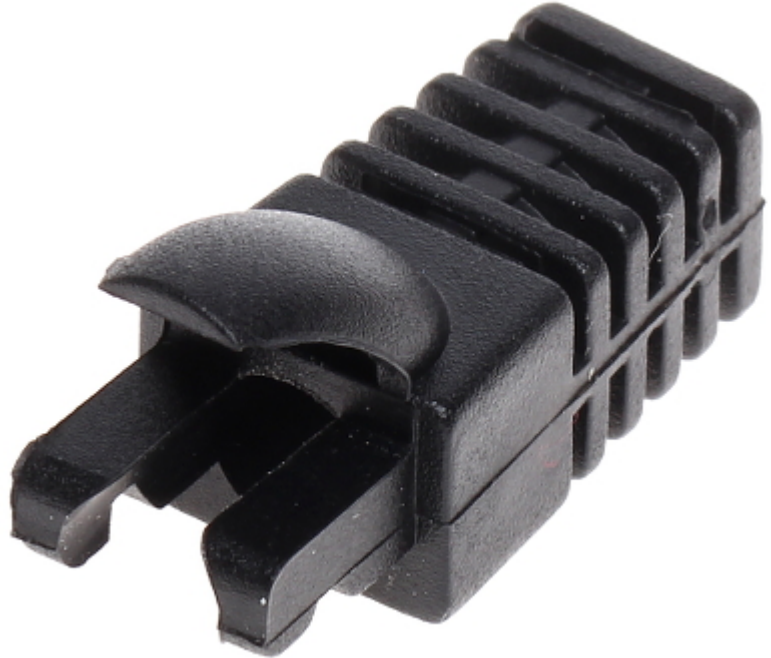

Code: RJ45/WP-C/INF

RJ-45 PLUG INTERNAL SHIELD **RJ45/WP-C/INF**

The shield should be mounted before crimping the RJ45 plug. After crimping the plug there is no possibility to remove the shield.

Application:	RJ-45 modular plug internal shield
Material:	Rubber
Color:	Black
Weight:	0.001 kg
Dimensions:	27 x 12 x 15 mm
Guarantee:	2 years