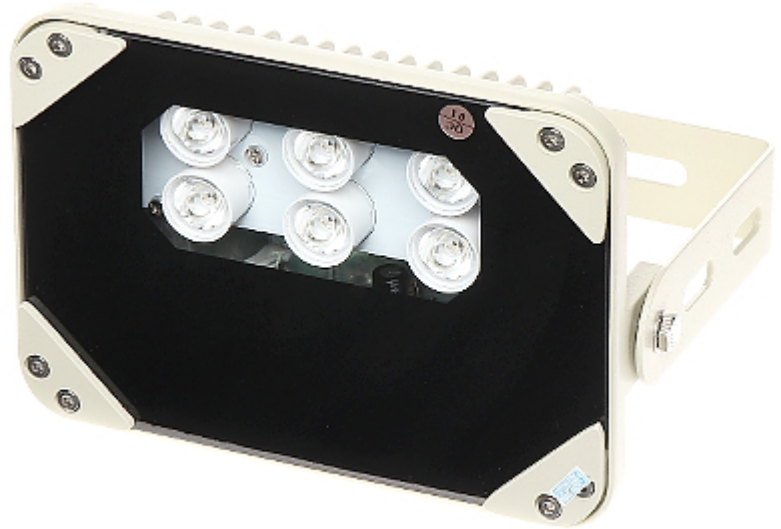

Code: IRD-50/90-H

OUTDOOR IR ILLUMINATOR **IRD-50/90-H**

Outdoor IR illuminator with twilight switch.

Range:	50 m
Illumination angle:	90 °
Twilight switch:	✓
Optical wavelength:	850 nm
Power supply:	12 V DC / 720 mA
Housing:	Metal
"Index of Protection":	IP66
Operation temp:	-40 °C ... 50 °C
Weight:	1.02 kg
Dimensions:	197 x 130 x 128 mm
Guarantee:	2 years