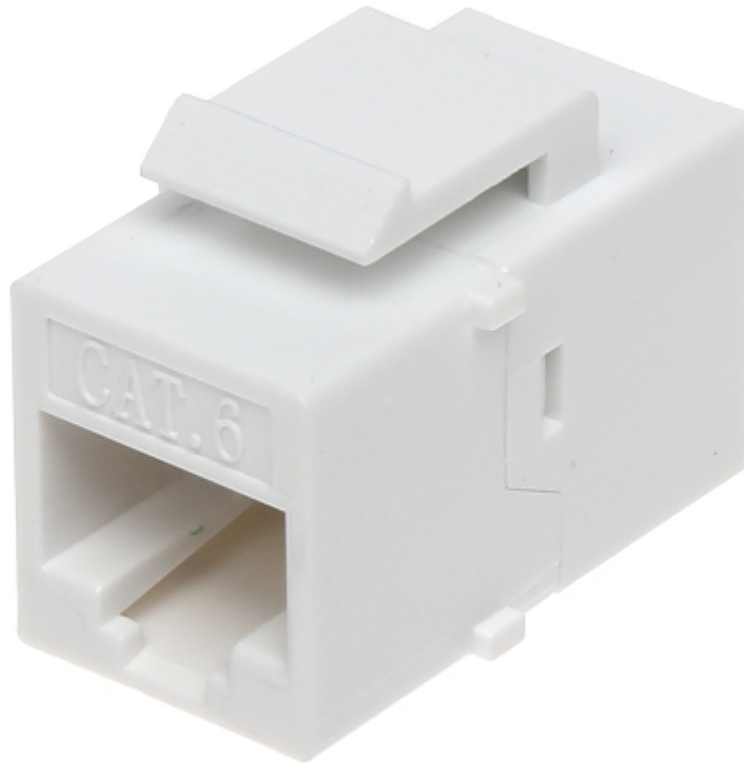

Code: FX-RJ45-G/RJ45-G/6

KEYSTONE CONNECTOR **FX-RJ45-G/RJ45-G/6**

Connector type:	Adapter RJ45 Socket / RJ45 Socket
Color:	White
Application:	<ul style="list-style-type: none">• Patch panel Keystone• UTP cat. 6
Material:	PET
Main features:	<ul style="list-style-type: none">• Very easy and quick installation without any tools• Keystone assembly standard
Weight:	0.006 kg
Dimensions:	17 x 22 x 27 mm (W x H x D)
Guarantee:	2 years