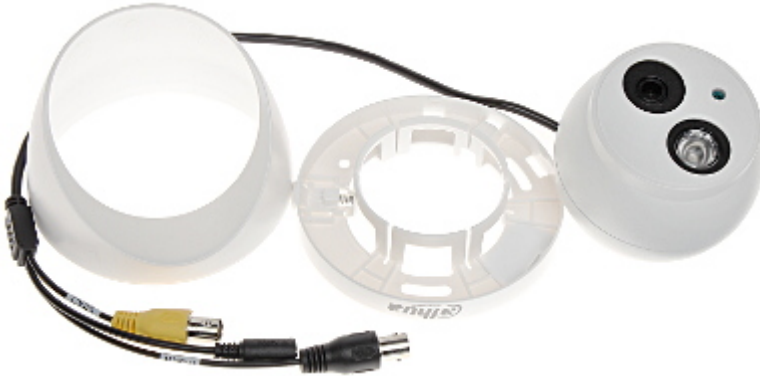

Power supply:	12 V DC / 460 mA
Power consumption:	≤ 5.5 W
Housing:	Dome, Metal / Plastic
Vandal-proof:	—
Color:	White
Operation temp:	-30 °C ... 60 °C
Weight:	0.32 kg
Dimensions:	Ø 110 x 95 mm
Manufacturer / Brand:	DAHUA
Guarantee:	3 years

Camera is out from clamping ring:

Mounting side view: