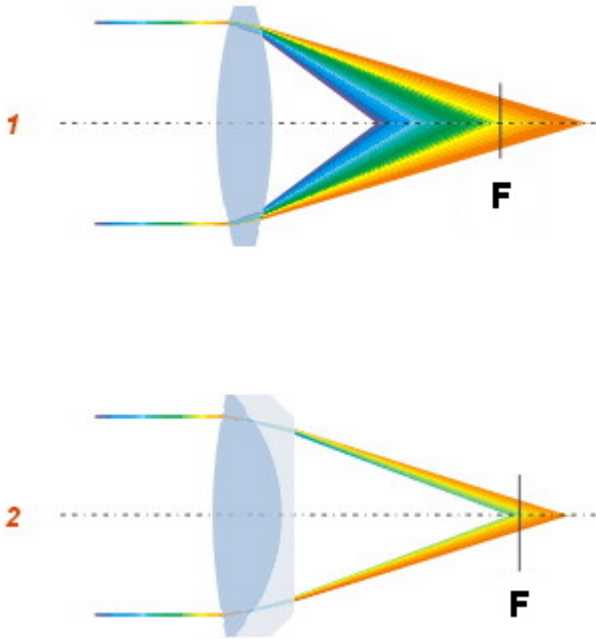

PACKAGE

Dimensions (L x W x H): 0x0x0 mm	Gross Weight: 0 kg