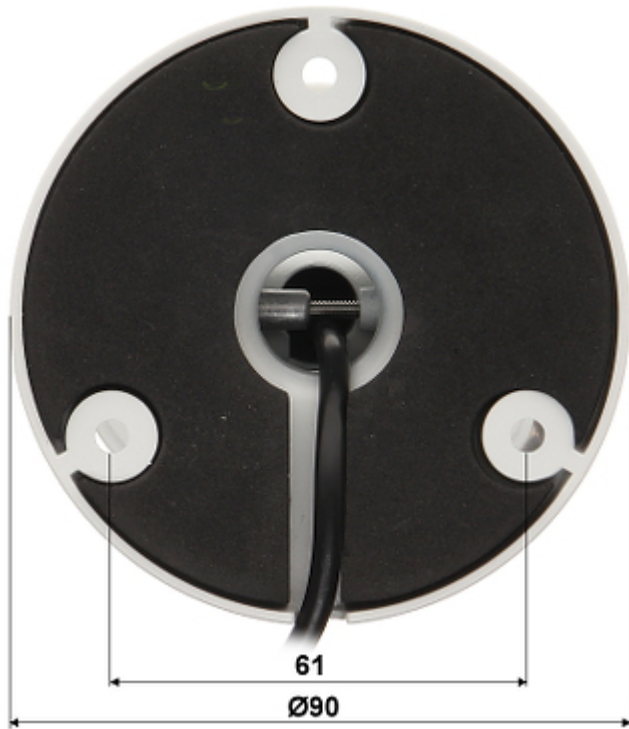

Standard:	HD-CVI, PAL
Sensor:	1/3 " Progressive Scan CMOS
Matrix size:	4.1 Mpx
Resolution:	2560 x 1440 - 3.7 Mpx , 1920 x 1080 - 1080p 1280 x 720 - 720p 960 x 576 - 960H, PAL
Lens:	3.6 mm
View angle:	79 °
IR illuminator support:	ICR - Movable InfraRed filter
Video output:	<ul style="list-style-type: none"> • HD-CVI, 1 Vpp / 75 Ω • CVBS, 1 Vpp / 75 Ω
S/N ratio:	> 65 dB
Range of IR illumination:	80 m
IR illuminator power adjustment:	Automatic
OSD menu:	OSD menu available via DAHUA recorder
Main features:	<ul style="list-style-type: none"> • WDR - 120 dB - Wide Dynamic Range • 2D-DNR / 3D-DNR - Digital Noise Reduction • F-DNR (Defog) - Reduction of image noise caused by precipitation • ICR - Movable InfraRed filter • BLC/HLC - Back Light / High Light Compensation • AGC - Automatic Gain Control • Motion Detection - max. 4 zones • Privacy zones - max. 8 • Mirror - Mirror image • Auto White Balance

Power supply:	12 V DC / 500 mA
Power consumption:	< 6 W
Housing:	Compact, Aluminum
Color:	White
"Index of Protection":	IP67
Operation temp:	-30 °C ... 60 °C
Weight:	0.64 kg
Dimensions:	242 x 90 x 90 mm
Manufacturer / Brand:	DAHUA
Guarantee:	3 years

Front view:

Side view:

Mounting side view:

In the kit:

PACKAGE

Dimensions (L x W x H): 0x0x0 mm	Gross Weight: 0 kg
----------------------------------	--------------------