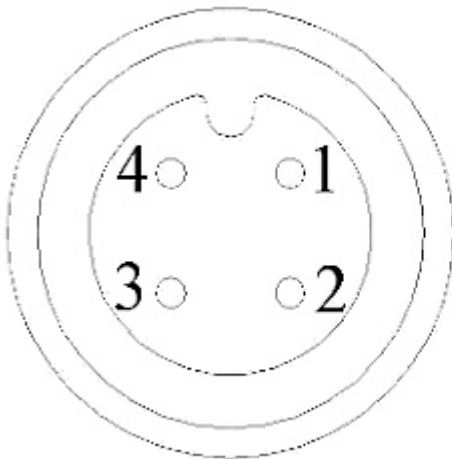

SN	Function
1	12V camera external power
2	GND
3	Audio
4	Video

PACKAGE