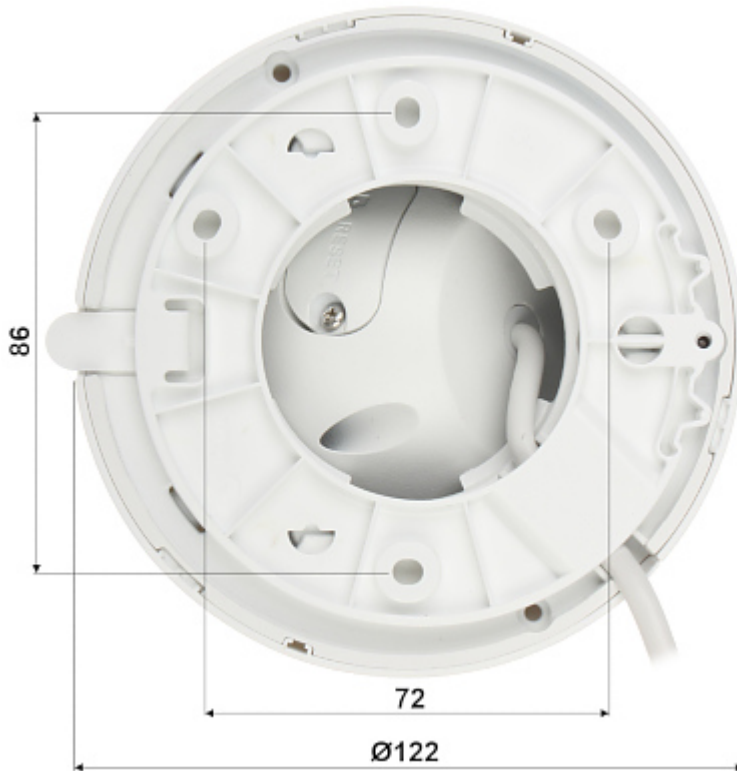

Camera is out from clamping ring:

Memory card slot and "Reset" button:

Mounting dimensions:

See how to initialize DAHUA cameras:

:

In the kit:

Example captures of device interface: