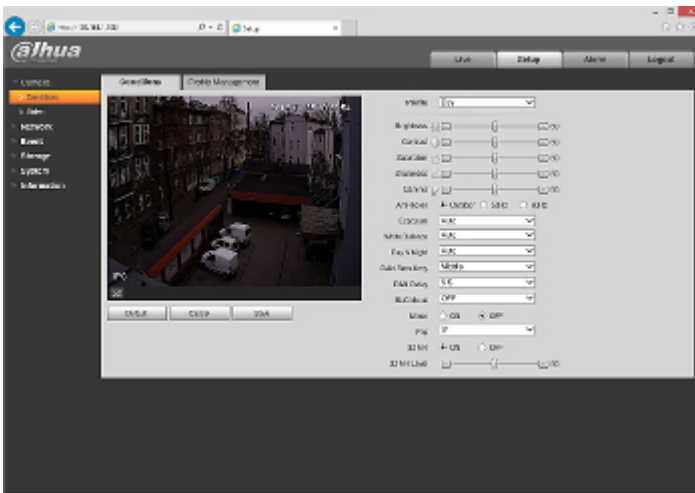

Camera is out from clamping ring:

Memory card slot and "Reset" button:

Mounting dimensions:

See how to initialize DAHUA cameras:

:

In the kit:

Example captures of device interface: