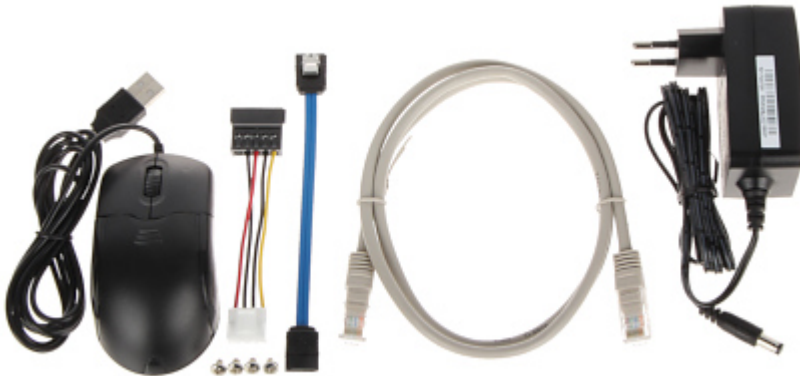

User Manual

Code: DS-7108NI-K1/W/M
NVR **DS-7108NI-K1/W/M** Wi-Fi, 8 CHANNELS Hikvision

Mobile phones support:	Port no.: 8000 or access by a cloud (P2P) <ul style="list-style-type: none">• Android: Free application iVMS-4500 or Hik-Connect• iOS (iPhone): Free application iVMS-4500 or Hik-Connect
Default admin user / password:	admin / - The administrator password should be set at the first start
Default IP address:	192.168.1.64
Web browser access ports:	80
PC client access ports:	Port no.: 8000 or access by a cloud (P2P) - iVMS-4200 application
Mobile client access ports:	8000
RTSP URL:	<ul style="list-style-type: none">• rtsp://user:password@192.168.1.64:554/Streaming/Channels/channel_no01/ - Main stream• rtsp://user:password@192.168.1.64:554/Streaming/Channels/channel_no02/ - Sub stream
Alarm inputs / outputs:	—
PTZ control:	IP Speed Dome Cameras
Motion Detection:	✓
Intelligent image analysis:	✓
USB:	2 pcs USB 2.0
Mouse support:	✓
IR remote controller in the set:	—
Operation temp:	-10 °C ... 55 °C
Power supply:	12 V DC / 2 A (power adapter included)
Weight:	0.9 kg
Dimensions:	260 x 246 x 48 mm
Supported languages:	Polish, English, Bulgarian, Croatian, Czech, Danish, Estonian, French, Greek, Spanish, Dutch, Lithuanian, Latvian, German, Norwegian, Portuguese, Russian, Romanian, Serbian, Slovak, Slovenian, Swedish, Turkish, Hungarian, Italian
Country of origin:	China
Manufacturer / Brand:	Hikvision
SAP Code:	303607846
Guarantee:	3 years

Front panel:

Rear panel:

See how to mount a hard disk drive and configure the recorder:

:

In the kit:

PACKAGE

Dimensions (L x W x H): 0x0x0 mm	Gross Weight: 0 kg
----------------------------------	--------------------