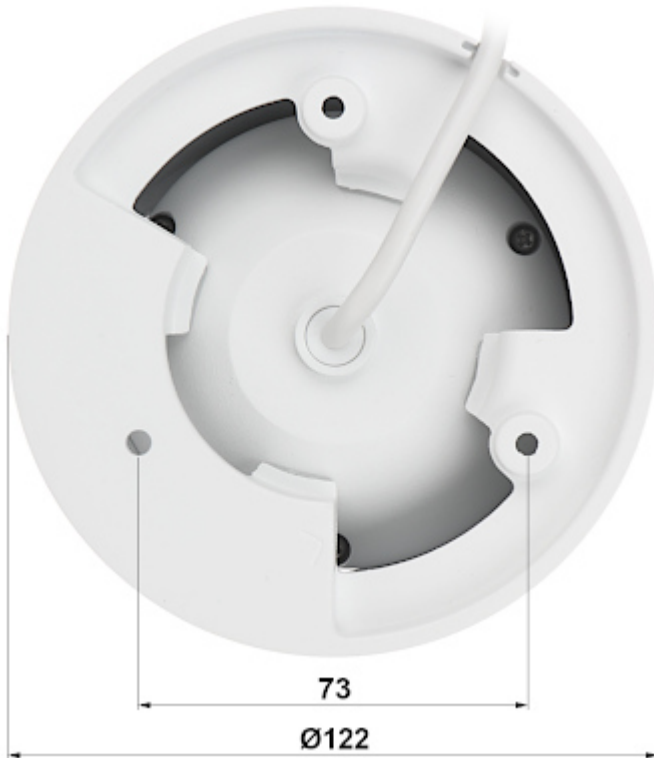

User Manual

Code: IPC-HDW3241T-ZAS-27135

IP CAMERA **IPC-HDW3241T-ZAS-27135** - 1080p 2.7 ... 13.5 mm - MOTOZOOM DAHUA

ONVIF:	18.06
Mobile phones support:	Port no.: 37777 or access by a cloud (P2P) <ul style="list-style-type: none">• Android: Free application DMSS• iOS (iPhone): Free application DMSS
Default IP address:	192.168.1.108
Default admin user / password:	admin / - The administrator password should be set at the first start
Web browser access ports:	80, 37777
PC client access ports:	37777
Mobile client access ports:	37777
Port ONVIF:	80
RTSP URL:	rtsp://admin:haslo@192.168.1.108:554/cam/realmonitor?channel=1&subtype=0 - Main stream rtsp://admin:haslo@192.168.1.108:554/cam/realmonitor?channel=1&subtype=1 - Sub stream
Main stream frame rate:	25 fps @ 1080p
Main features:	<ul style="list-style-type: none">• Motozoom lens - Controlling from browser, NVR or software• WDR - 120 dB - Wide Dynamic Range• 3D-DNR - Digital Noise Reduction• ROI - improve the quality of selected parts of image• SMD PLUS - searching for an object classified as: human, motor vehicle• ICR - Movable InfraRed filter• Day/Night mode (color/b&w/auto)• BLC - configurable Back Light Compensation• HLC - High Light Compensation (spot)• Configurable Privacy Zones• D-ZOOM - Digital Zoom• IVS analysis : crossing the line (tripwire), intrusion
Power supply:	<ul style="list-style-type: none">• PoE (802.3af),• 12 V DC / 650 mA
Power consumption:	< 7.8 W
Housing:	Dome - Metal
Color:	White
Vandal-proof:	—
"Index of Protection":	IP67
Operation temp:	-30 °C ... 60 °C
Weight:	0.69 kg
Dimensions:	Ø 122 x 105 mm
Supported languages:	Polish, English, Czech, French, Spanish, Dutch, German, Portuguese, Russian, Italian
Manufacturer / Brand:	DAHUA
Guarantee:	3 years

Camera is out from clamping ring:

Memory card slot:

Mounting side view:

See how to initialize DAHUA cameras:

:

In the kit:

PACKAGE

Dimensions (L x W x H): 0x0x0 mm	Gross Weight: 0 kg
----------------------------------	--------------------