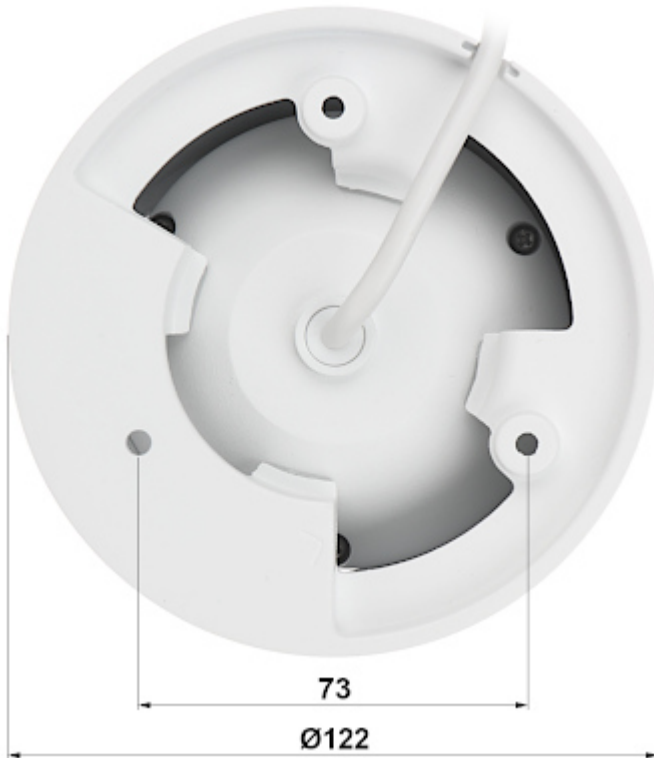

See how to initialize DAHUA cameras:

:

In the kit: