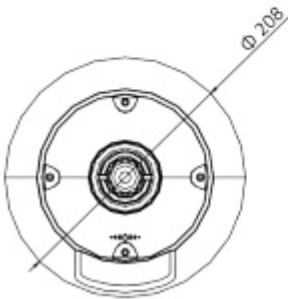

Bottom view:

Micro SD card slot is located inside the camera:

Camera connectors:

Connectors description:

Camera dimensions:

Unit: mm

In the kit:

PACKAGE

Dimensions (L x W x H): 0x0x0 mm	Gross Weight: 0 kg
----------------------------------	--------------------