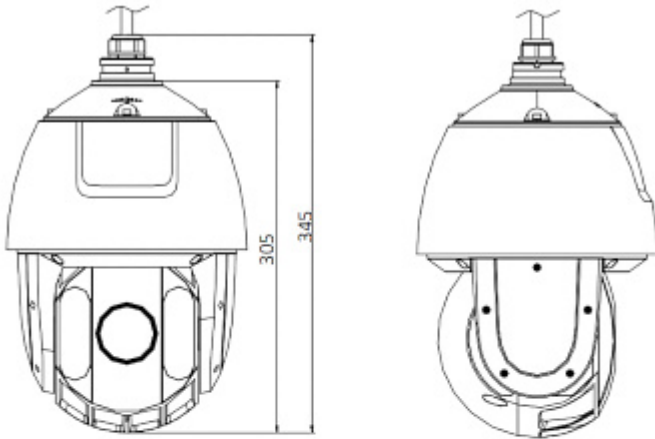

Bottom view:

Micro SD card slot is located inside the camera:

Camera connectors:

Connectors description:

Camera dimensions:

Unit: mm

In the kit:

PACKAGE

Dimensions (L x W x H): 0x0x0 mm	Gross Weight: 0 kg
----------------------------------	--------------------