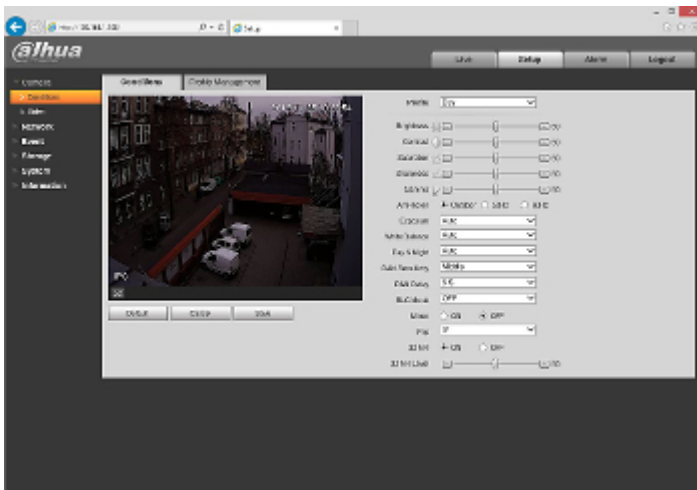

Camera is out from clamping ring:

Mounting side view:

See how to initialize DAHUA cameras:

:

In the kit:

Example captures of device interface:

PACKAGE

User Manual