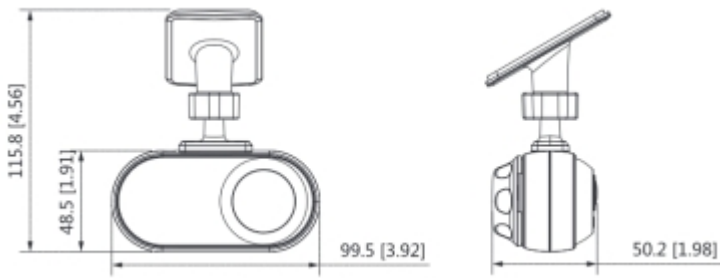

Front / rear view camera:

Mounting side view:

Camera connectors:

Dimensions:

In the kit:

PACKAGE

Dimensions (L x W x H): 0x0x0 mm	Gross Weight: 0 kg
----------------------------------	--------------------