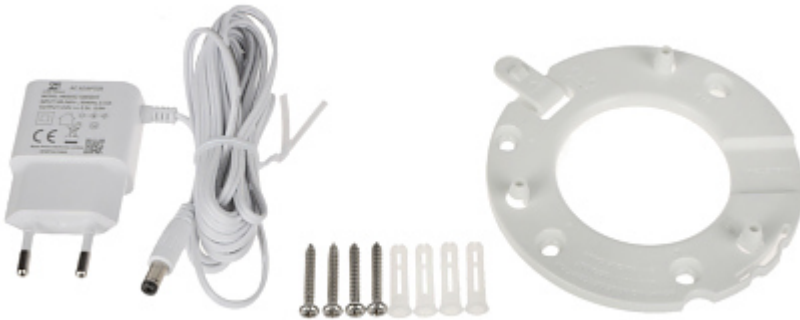

User Manual

Code: IPC-T22EP
IP CAMERA **IPC-T22EP** Wi-Fi TURRET SE - 1080p 2.8 mm IMOU

Default admin user / password:	admin / - The administrator password should be set at the first start
Default IP address:	DHCP
Web browser access ports:	—
PC client access ports:	—
Mobile client access ports:	—
Port ONVIF:	—
WEB Server:	—
RTSP URL:	—
Memory card slot:	Micro SD memory cards up to 256GB support (possible local recording)
Main features:	Length of the cable : 0.4 m
Main features:	<ul style="list-style-type: none">• Wi-Fi Module - IEEE 802.11 b/g/n, Range : 100 m (open area)• RESET button• D-ZOOM - Digital Zoom : 16x• Motion Detection - Remote configuration• Human detection• Alarm notifications - Sending instant motion-activated alerts to mobile phone
Power supply:	12 V DC / 0.5 A (power adapter included)
Power consumption:	≤ 3 W
"Index of Protection":	—
Weight:	0.2 kg
Dimensions:	Ø 110 x 81 mm
Supported languages:	—
Manufacturer / Brand:	DAHUA / IMOU
Guarantee:	2 years

Memory card slot and "Reset" button:

Mounting side view:

In the kit:

User Manual

Code: IPC-T22EP
IP CAMERA **IPC-T22EP** Wi-Fi TURRET SE - 1080p 2.8 mm IMOU

PACKAGE

Dimensions (L x W x H): 0x0x0 mm	Gross Weight: 0 kg
----------------------------------	--------------------