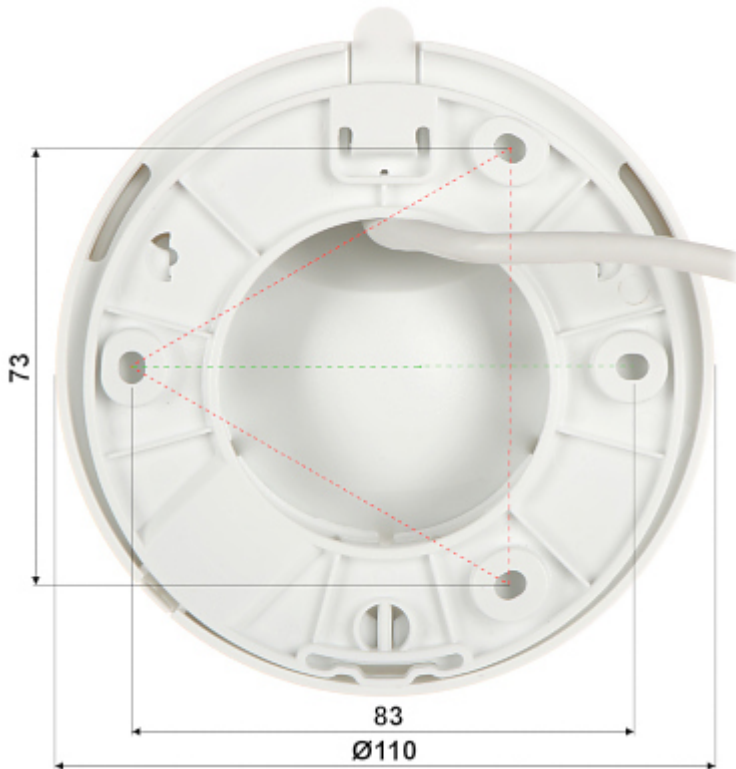

Attention! The IMOU series devices do not have a WEB interface.

Standard:	TCP/IP
Sensor:	1/2.8 " Progressive Scan CMOS
Matrix size:	2.1 Mpx
Resolution:	1920 x 1080 - 1080p
Lens:	2.8 mm
View angle:	92 °
Range of IR illumination:	30 m
Audio:	<ul style="list-style-type: none"> • Microphone built-in, • Audio transmission via network
Image compression method:	H.265 / H.264
Main stream frame rate:	25 fps @ 1080p
Network protocols:	TCP, DHCP
ONVIF:	✓
Network interface:	Wi-Fi - IEEE 802.11 b/g/n
Mobile phones support:	Access by a cloud (P2P) <ul style="list-style-type: none"> • Android: Free application IMOU • iOS (iPhone): Free application IMOU

User Manual

Code: IPC-T22EP
IP CAMERA **IPC-T22EP** Wi-Fi TURRET SE - 1080p 2.8 mm IMOU

Default admin user / password:	admin / - The administrator password should be set at the first start
Default IP address:	DHCP
Web browser access ports:	—
PC client access ports:	—
Mobile client access ports:	—
Port ONVIF:	—
WEB Server:	—
RTSP URL:	—
Memory card slot:	Micro SD memory cards up to 256GB support (possible local recording)
Main features:	Length of the cable : 0.4 m
Main features:	<ul style="list-style-type: none">• Wi-Fi Module - IEEE 802.11 b/g/n, Range : 100 m (open area)• RESET button• D-ZOOM - Digital Zoom : 16x• Motion Detection - Remote configuration• Human detection• Alarm notifications - Sending instant motion-activated alerts to mobile phone
Power supply:	12 V DC / 0.5 A (power adapter included)
Power consumption:	≤ 3 W
"Index of Protection":	—
Weight:	0.2 kg
Dimensions:	Ø 110 x 81 mm
Supported languages:	—
Manufacturer / Brand:	DAHUA / IMOU
Guarantee:	2 years

Memory card slot and "Reset" button:

Mounting side view:

In the kit:

User Manual

Code: IPC-T22EP
IP CAMERA **IPC-T22EP** Wi-Fi TURRET SE - 1080p 2.8 mm IMOU

PACKAGE

Dimensions (L x W x H): 0x0x0 mm	Gross Weight: 0 kg
----------------------------------	--------------------