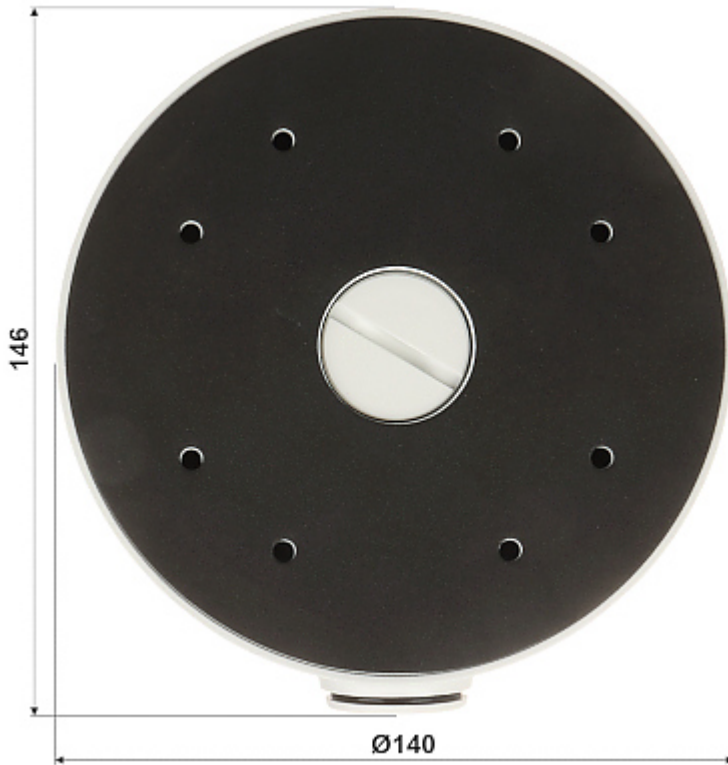

User Manual

Code: IDS-2CD7A86G0-IZHSY(2.8-12MM)

IP CAMERA **IDS-2CD7A86G0-IZHSY(2.8-12MM)** - 8.3 Mpx 4K UHD 2.8 ... 12 mm - MOTOZOOM
Hikvision

Dimensions:	Ø 140 x 351 mm
Supported languages:	Polish, English, Bulgarian, Croatian, Czech, Danish, Estonian, Finnish, French, Greek, Spanish, Dutch, Lithuanian, Latvian, German, Norwegian, Portuguese, Russian, Romanian, Serbian, Slovak, Slovenian, Swedish, Turkish, Ukrainian, Hungarian, Italian
SAP Code:	311316493
Manufacturer / Brand:	Hikvision
Guarantee:	3 years

Side view:

Bottom view:

DELTA-OPTI Monika Matysiak; <https://www.delta.poznan.pl>
POL; 60-713 Poznań; Graniczna 10
e-mail: delta-opti@delta.poznan.pl; tel: +(48) 61 864 69 60

Camera connectors:

Bracket dimensions:

Camera dimensions:

In the kit:

User Manual

Code: IDS-2CD7A86G0-IZHSY(2.8-12MM)

IP CAMERA **IDS-2CD7A86G0-IZHSY(2.8-12MM)** - 8.3 Mpx 4K UHD 2.8 ... 12 mm - MOTOZOOM
Hikvision

PACKAGE

Dimensions (L x W x H): 0x0x0 mm	Gross Weight: 0 kg
----------------------------------	--------------------