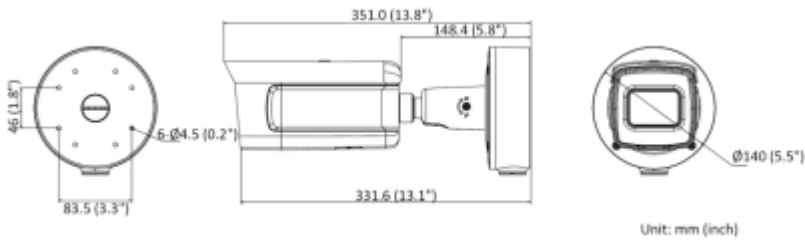

User Manual

Code: IDS-2CD7A86G0-IZHSY(2.8-12MM)

IP CAMERA **IDS-2CD7A86G0-IZHSY(2.8-12MM)** - 8.3 Mpx 4K UHD 2.8 ... 12 mm - MOTOZOOM
Hikvision

Dimensions:	Ø 140 x 351 mm
Supported languages:	Polish, English, Bulgarian, Croatian, Czech, Danish, Estonian, Finnish, French, Greek, Spanish, Dutch, Lithuanian, Latvian, German, Norwegian, Portuguese, Russian, Romanian, Serbian, Slovak, Slovenian, Swedish, Turkish, Ukrainian, Hungarian, Italian
SAP Code:	311316493
Manufacturer / Brand:	Hikvision
Guarantee:	3 years

Side view:

Bottom view:

DELTA-OPTI Monika Matysiak; <https://www.delta.poznan.pl>
POL; 60-713 Poznań; Graniczna 10
e-mail: delta-opti@delta.poznan.pl; tel: +(48) 61 864 69 60

Camera connectors:

Bracket dimensions:

Camera dimensions:

In the kit:

User Manual

Code: IDS-2CD7A86G0-IZHSY(2.8-12MM)

IP CAMERA **IDS-2CD7A86G0-IZHSY(2.8-12MM)** - 8.3 Mpx 4K UHD 2.8 ... 12 mm - MOTOZOOM
Hikvision

PACKAGE

Dimensions (L x W x H): 0x0x0 mm	Gross Weight: 0 kg
----------------------------------	--------------------