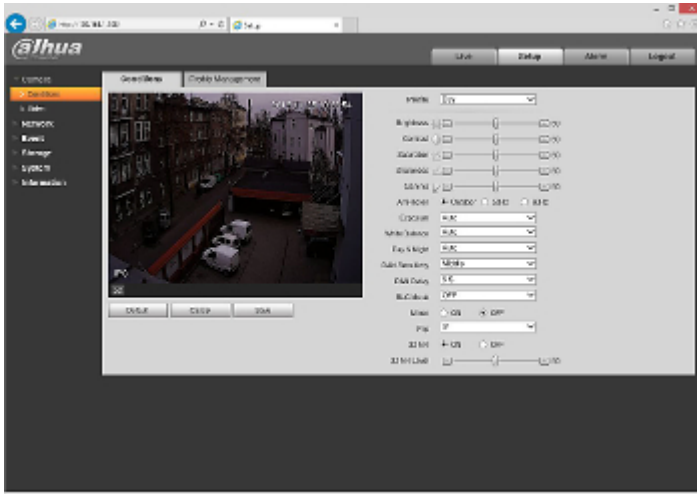

Side view:

Memory card slot and "Reset" button:

Mounting side view:

Camera connectors:

Connectors description:

See how to initialize DAHUA cameras:

:

Example captures of device interface: