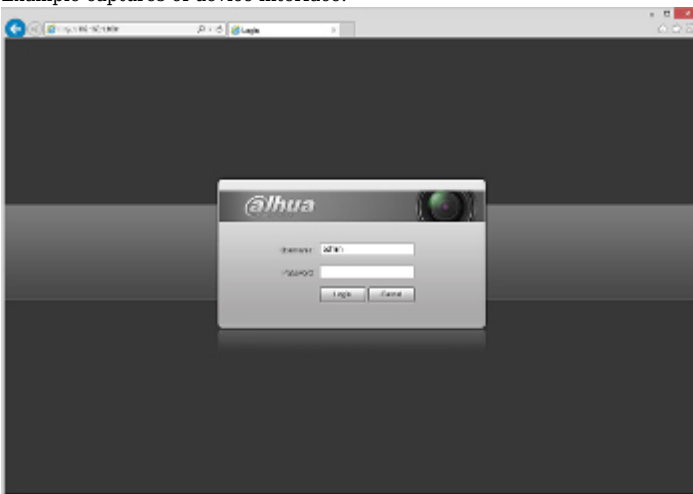

Camera is out from clamping ring:

Memory card slot and "Reset" button:

Camera mounting side view:

See how to initialize DAHUA cameras:

:

Dimensions:

In the kit:

Example captures of device interface: