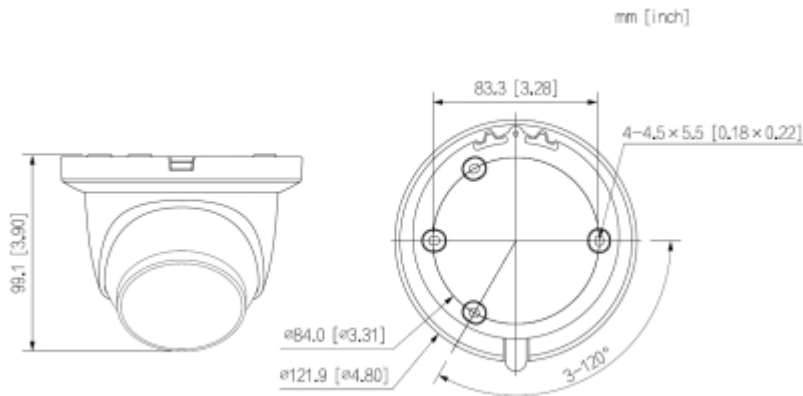

Power consumption:	<ul style="list-style-type: none"> • ≤ 5.2 W @ PoE • ≤ 4.4 W @ 12 V DC
Operation temp:	-40 °C ... 60 °C
Weight:	0.46 kg
Dimensions:	Ø 122 x 100 mm
Supported languages:	Polish, English, Czech, French, Spanish, Dutch, German, Russian, Portuguese, Romanian, Turkish, Ukrainian, Hungarian, Italian
Manufacturer / Brand:	DAHUA
Guarantee:	3 years

Camera is out from clamping ring:

Memory card slot and "Reset" button:

Camera mounting side view:

See how to initialize DAHUA cameras:

:

Dimensions:

In the kit:

Example captures of device interface:

PACKAGE

User Manual

Code: IPC-HDW2449TM-S-IL-0280B-BLACK

IP CAMERA **IPC-HDW2449TM-S-IL-0280B-BLACK** WizSense - 4 Mpx 2.8 mm DAHUA

Dimensions (L x W x H): 0x0x0 mm	Gross Weight: 0 kg
----------------------------------	--------------------