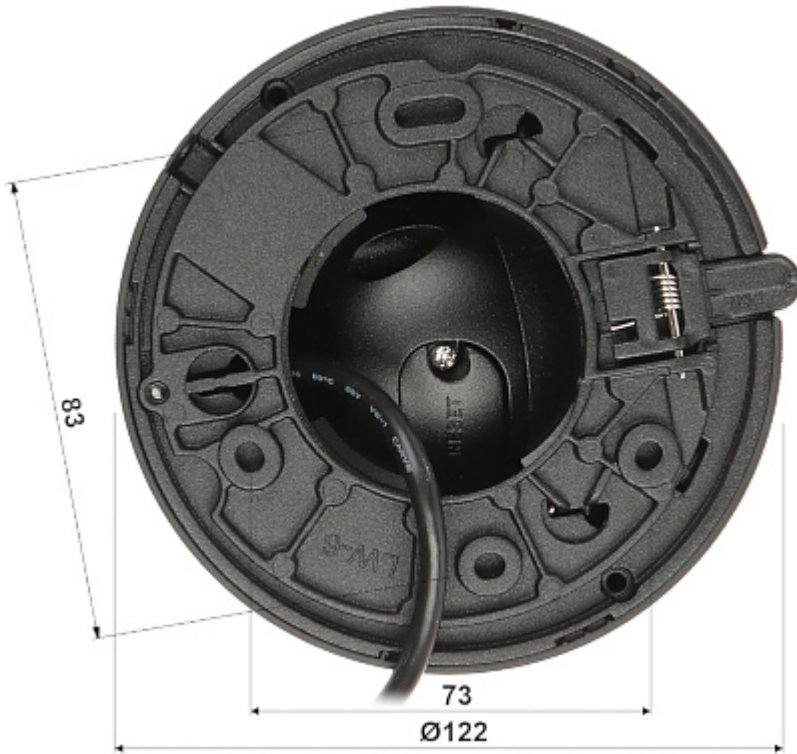

Power consumption:	<ul style="list-style-type: none"> • ≤ 5.2 W @ PoE • ≤ 4.4 W @ 12 V DC
Operation temp:	-40 °C ... 60 °C
Weight:	0.46 kg
Dimensions:	Ø 122 x 100 mm
Supported languages:	Polish, English, Czech, French, Spanish, Dutch, German, Russian, Portuguese, Romanian, Turkish, Ukrainian, Hungarian, Italian
Manufacturer / Brand:	DAHUA
Guarantee:	3 years

Camera is out from clamping ring:

Memory card slot and "Reset" button:

Camera mounting side view:

See how to initialize DAHUA cameras:

:

Dimensions:

In the kit:

Example captures of device interface: