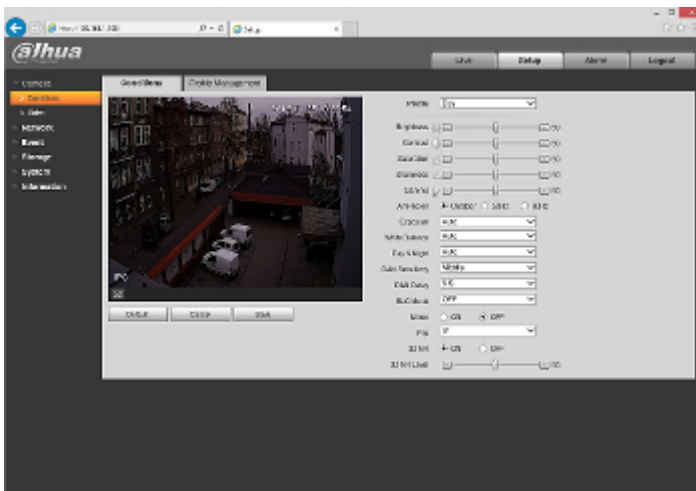

Camera is out from clamping ring:

Memory card slot and "Reset" button:

Camera mounting side view:

See how to initialize DAHUA cameras:

:

Dimensions:

In the kit:

Example captures of device interface: