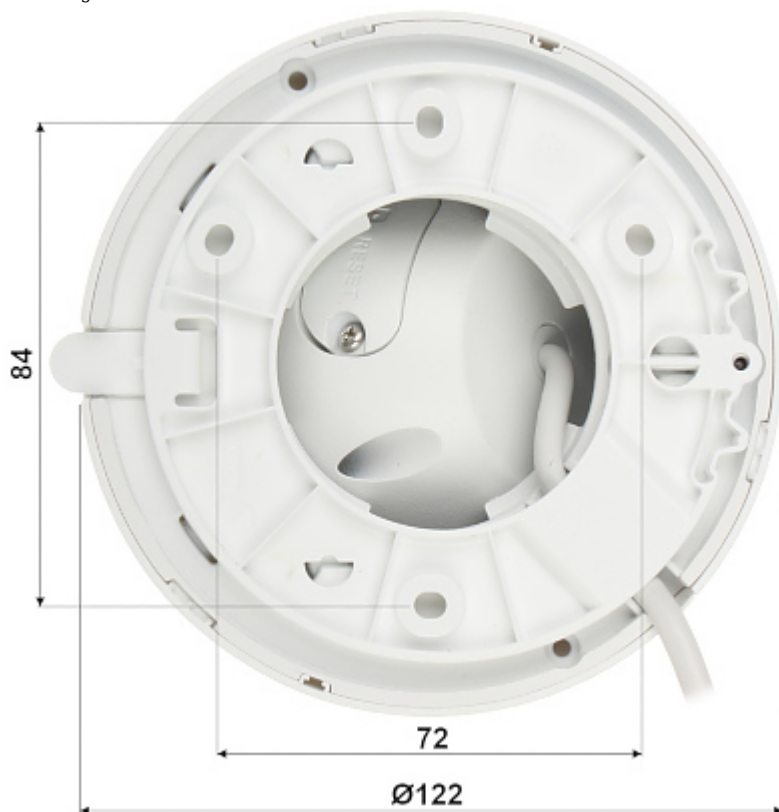

Power consumption:	<ul style="list-style-type: none">• ≤ 8.2 W @ 12 V DC• ≤ 9.7 W @ PoE
Housing:	Dome - Metal + Plastic
Color:	White
"Index of Protection":	IP67
Operation temp:	-40 °C ... 60 °C
Weight:	0.55 kg
Dimensions:	Ø 122 x 99 mm
Supported languages:	Polish, English, Czech, French, Spanish, Dutch, German, Portuguese, Russian, Romanian, Turkish, Ukrainian, Hungarian, Italian
Manufacturer / Brand:	DAHUA
Guarantee:	5 years

Memory card slot and "Reset" button:

Camera connectors:

Connectors description:

Mounting dimensions:

See how to initialize DAHUA cameras:

:

Example captures of device interface:

In the kit: