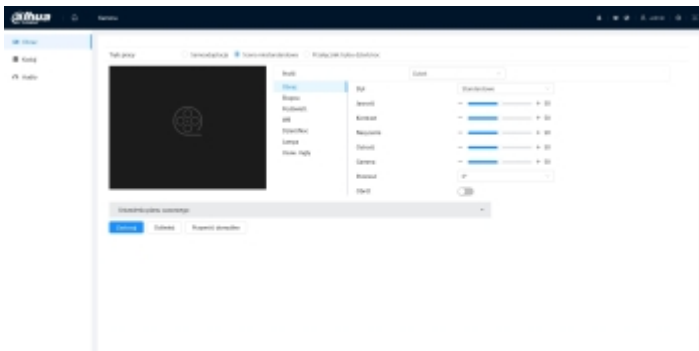

Memory card slot and "Reset" button:

Camera connectors:

Connectors description:

Mounting dimensions:

See how to initialize DAHUA cameras:

:

Example captures of device interface:

In the kit: