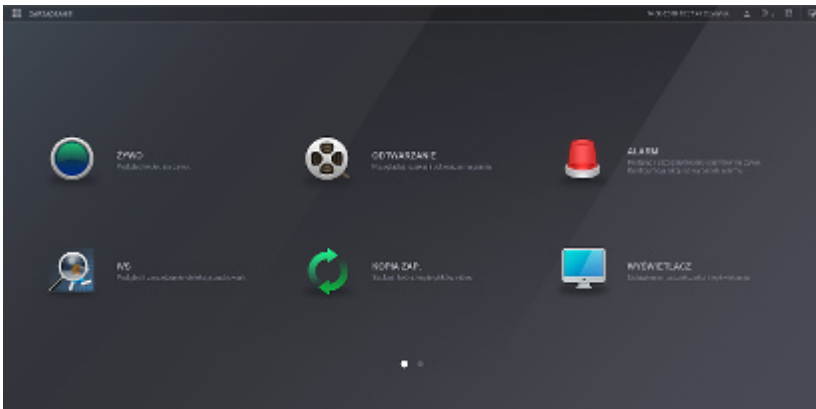

Rear panel:

In the kit:

Example captures of device interface:

User Manual

Code: NVR4416-EI
NVR **NVR4416-EI** 16 CHANNELS WizSense DAHUA

PACKAGE

Dimensions (L x W x H): 0x0x0 mm	Gross Weight: 0 kg
----------------------------------	--------------------